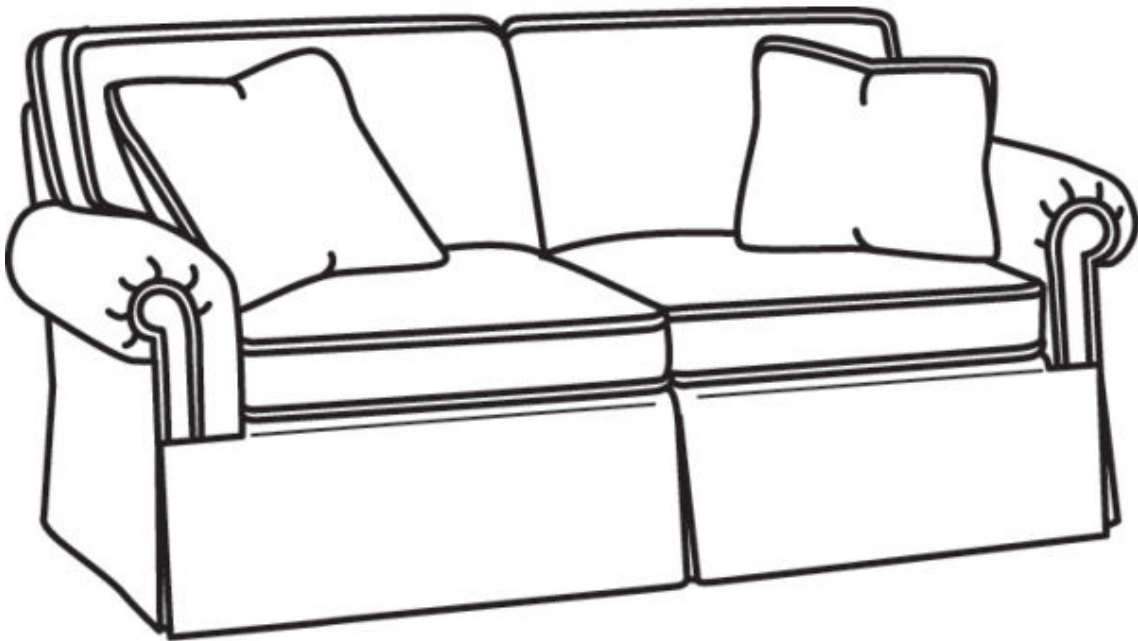

CR LAINÉ[®]

STYLE • COMFORT • COLOR

CD8700 Series / CD8704R

Outside: 65"W x 38"D x 38"H

Inside: 47"W x 22"D

Seat: 21.5"H

Arm: 25.5"H

Back Rail Height: 30.5"H