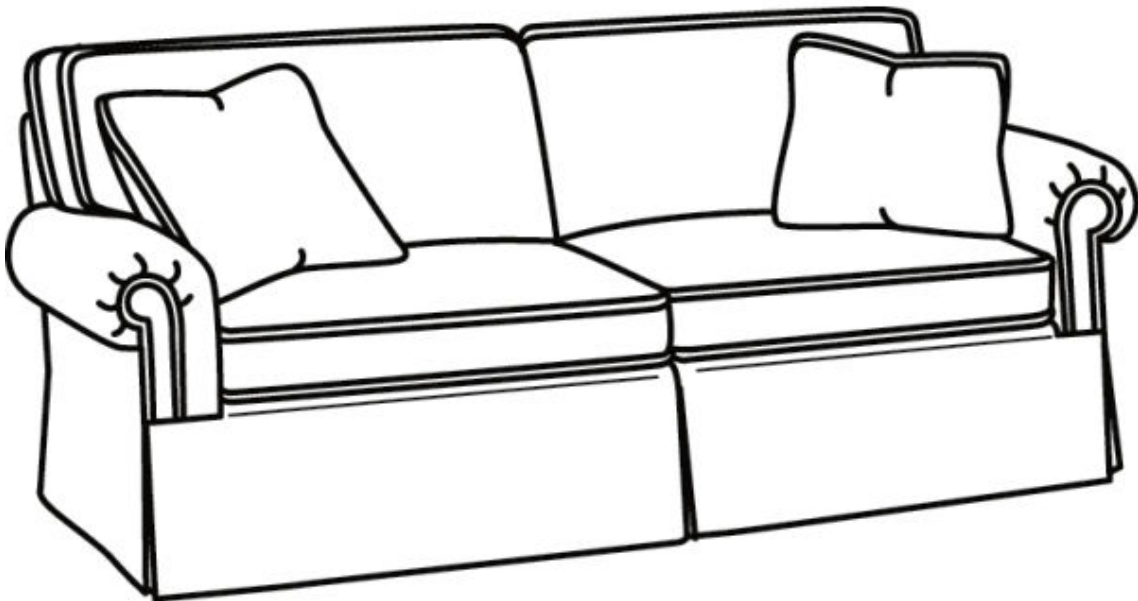

# CR LAINÉ<sup>®</sup>

STYLE • COMFORT • COLOR

**CD87 Series / CD8702R**

Outside: 78"W x 38"D x 38"H

Inside: 60"W x 22"D

Seat: 21.5"H

Arm: 25.5"H

Back Rail Height: 30.5"H