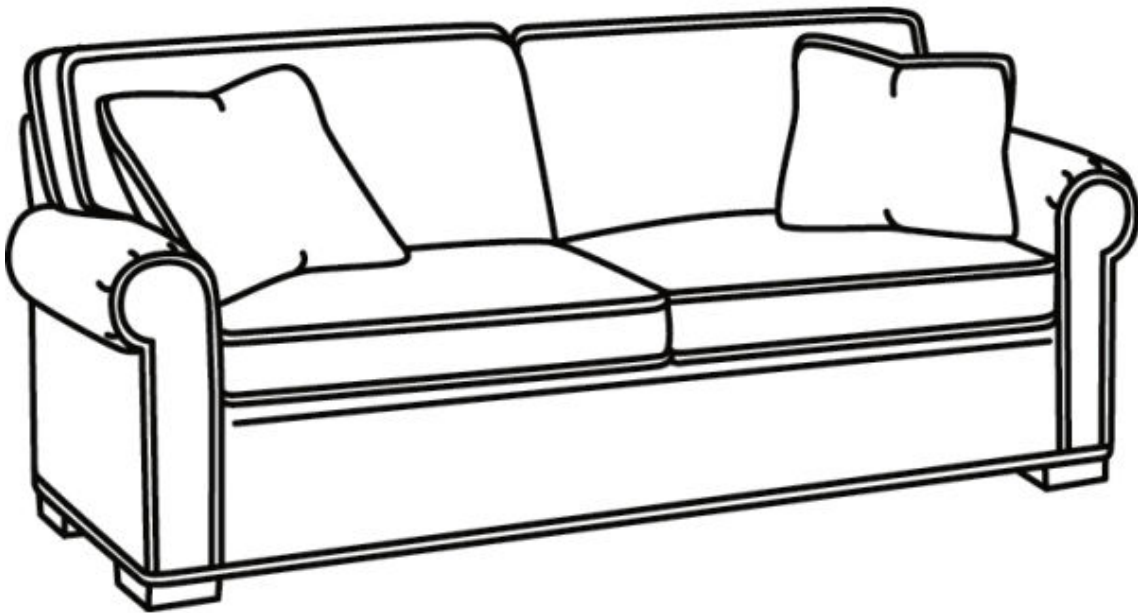

CR LAINÉ[®]

STYLE • COMFORT • COLOR

CD87 Series / CD8700S-2S

Outside: 87"W x 38"D x 38"H

Inside: 69"W x 22"D

Seat: 21.5"H

Arm: 25.5"H

Back Rail Height: 30.5"H