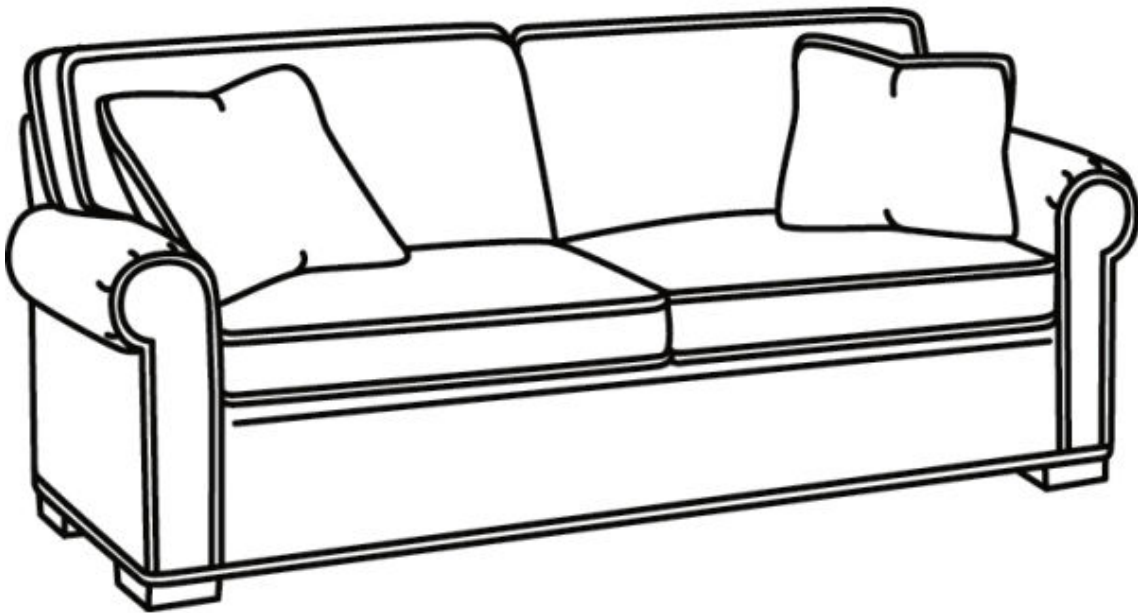

CR LAINÉ[®]

STYLE • COMFORT • COLOR

CD87 Series / CD8700S-2

Outside: 88"W x 38"D x 38"H

Inside: 70"W x 22"D

Seat: 21.5"H

Arm: 25.5"H

Back Rail Height: 30.5"H