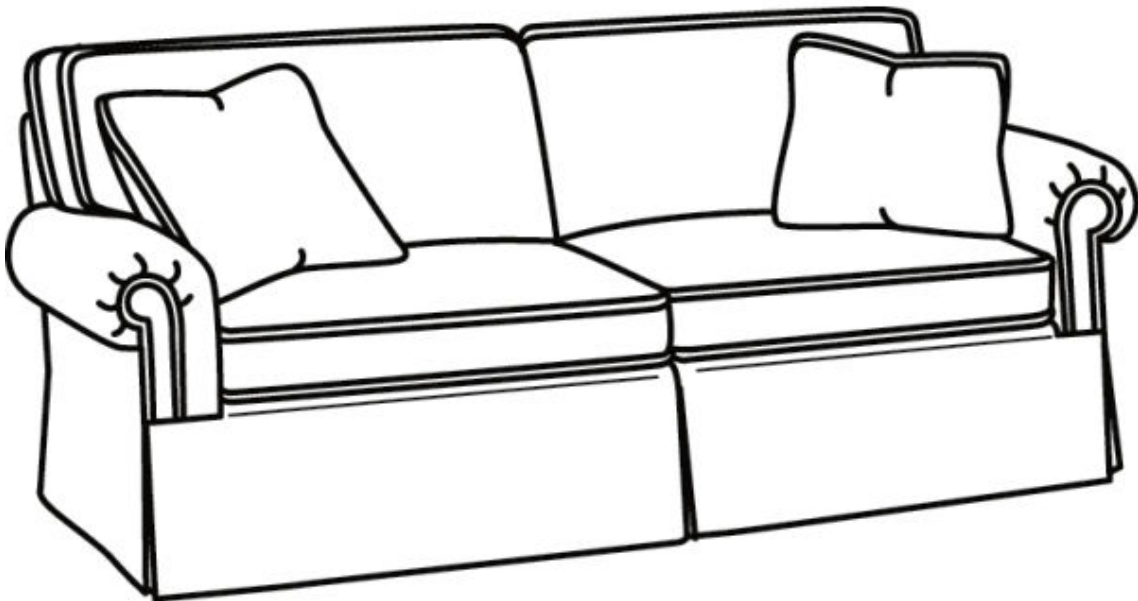

# CR LAINÉ<sup>®</sup>

STYLE • COMFORT • COLOR

**CD87 Series / CD8700R-2**

Outside: 88"W x 38"D x 38"H

Inside: 70"W x 22"D

Seat: 21.5"H

Arm: 25.5"H

Back Rail Height: 30.5"H