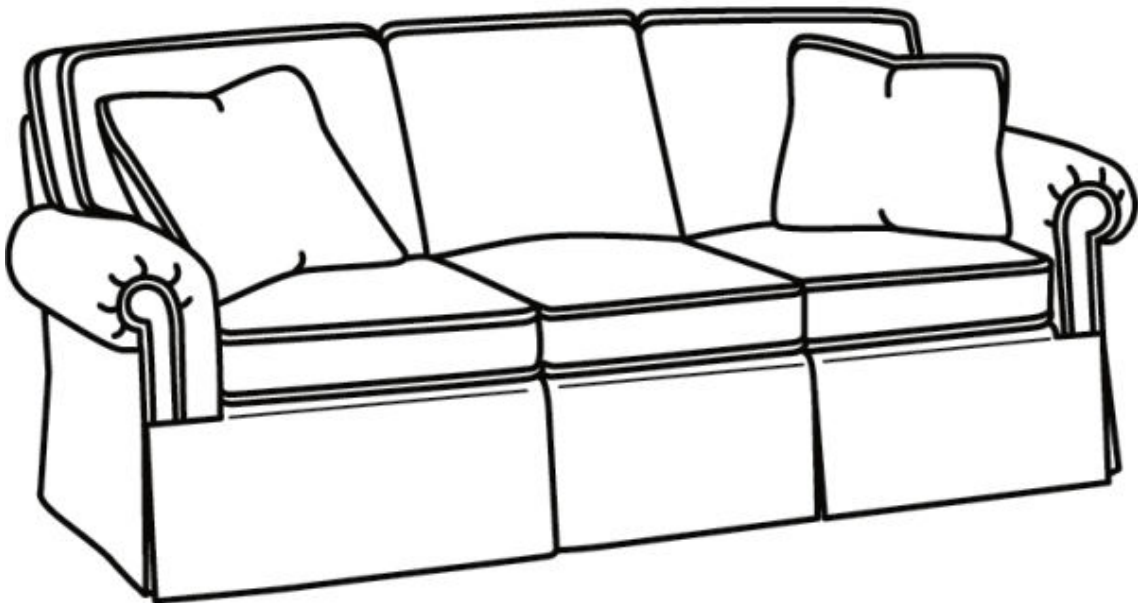

CR LAINÉ[®]

STYLE • COMFORT • COLOR

CD8700 Series / CD8700R

Outside: 88"W x 38"D x 38"H

Inside: 70"W x 22"D

Seat: 21.5"H

Arm: 25.5"H

Back Rail Height: 30.5"H