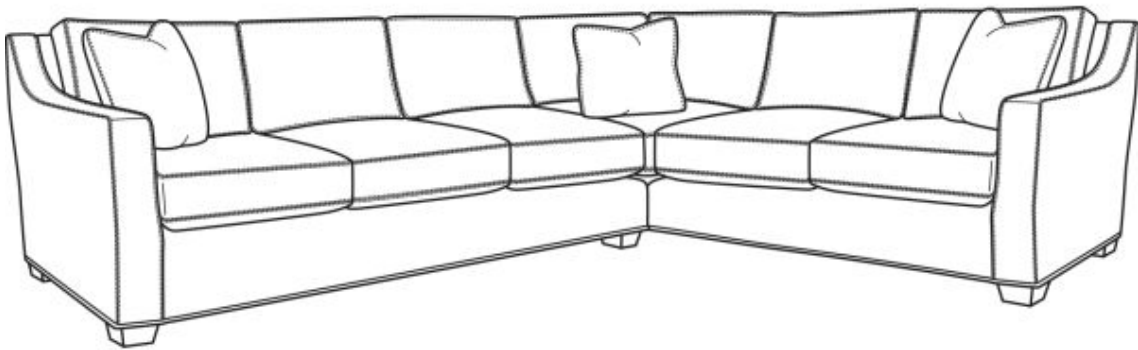

CR LAINÉ[®]

STYLE • COMFORT • COLOR

Barrett / 1990

1990-11L / 1990-10R

Outside: 143.5"W x 112"D x 35.5"H

Inside: 117"W x 24"D

Seat: 21"H

Arm: 26.5"H

Back Rail Height: 34.5"H