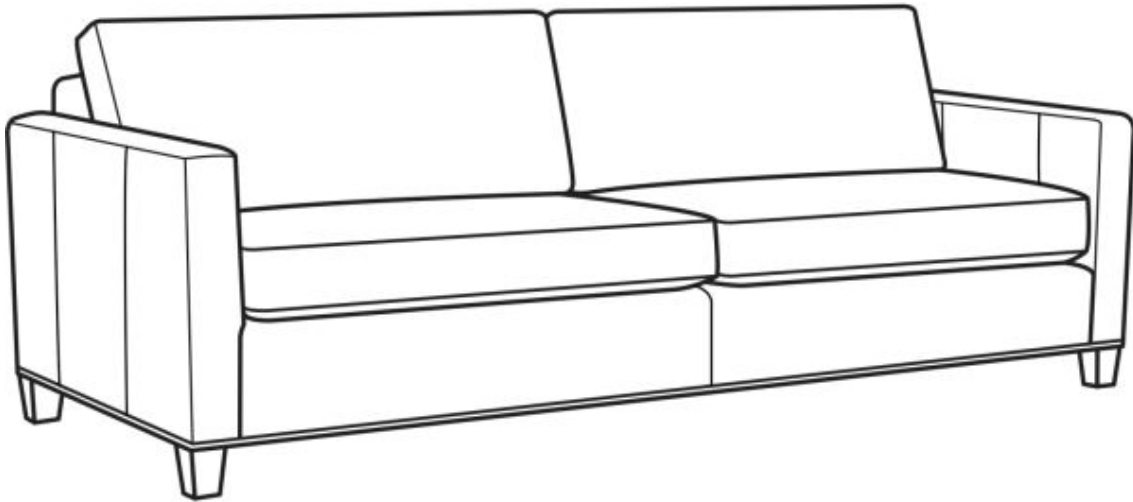

CR LAINÉ[®]

STYLE • COMFORT • COLOR

Quinn / L3100-21

Outside: 97"W x 39"D x 34.5"H

Inside: 88"W x 22"D

Seat: 21"H

Arm: 26.5"H

Back Rail Height: 30"H