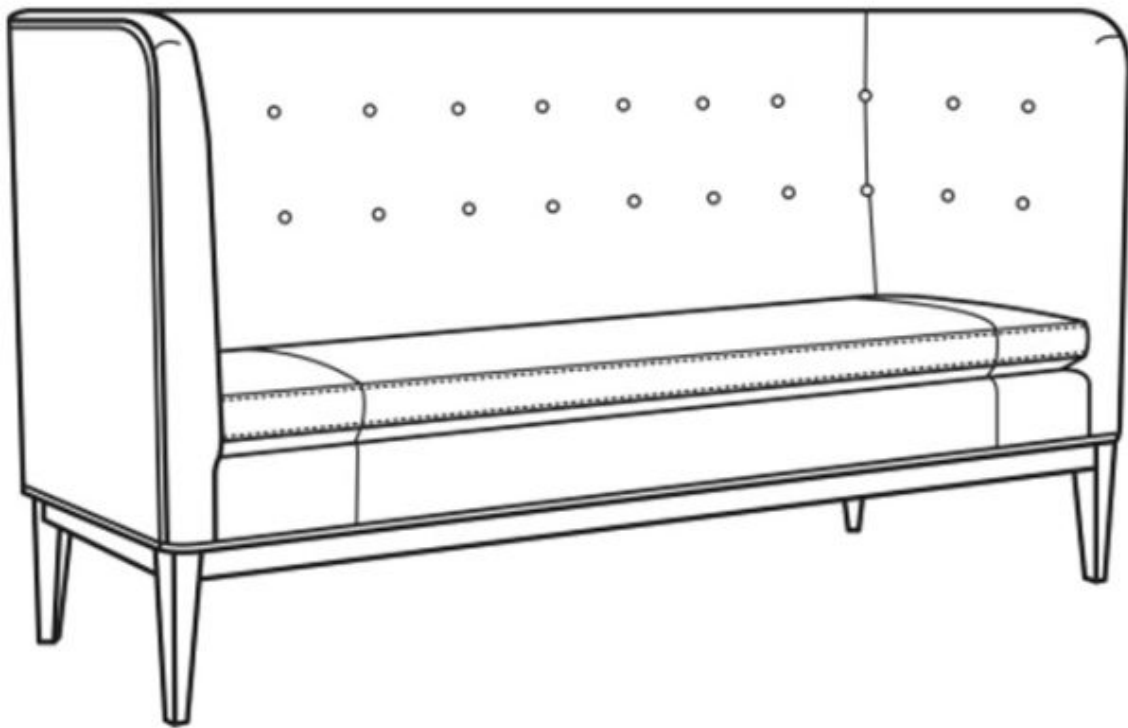

CR LAINÉ[®]

STYLE • COMFORT • COLOR

Oscar / L1820-00B

Outside: 80"W x 28"D x 43"H

Inside: 71"W x 20.5"D

Seat: 21"H

Arm: 43"H

Back Rail Height: 43"H