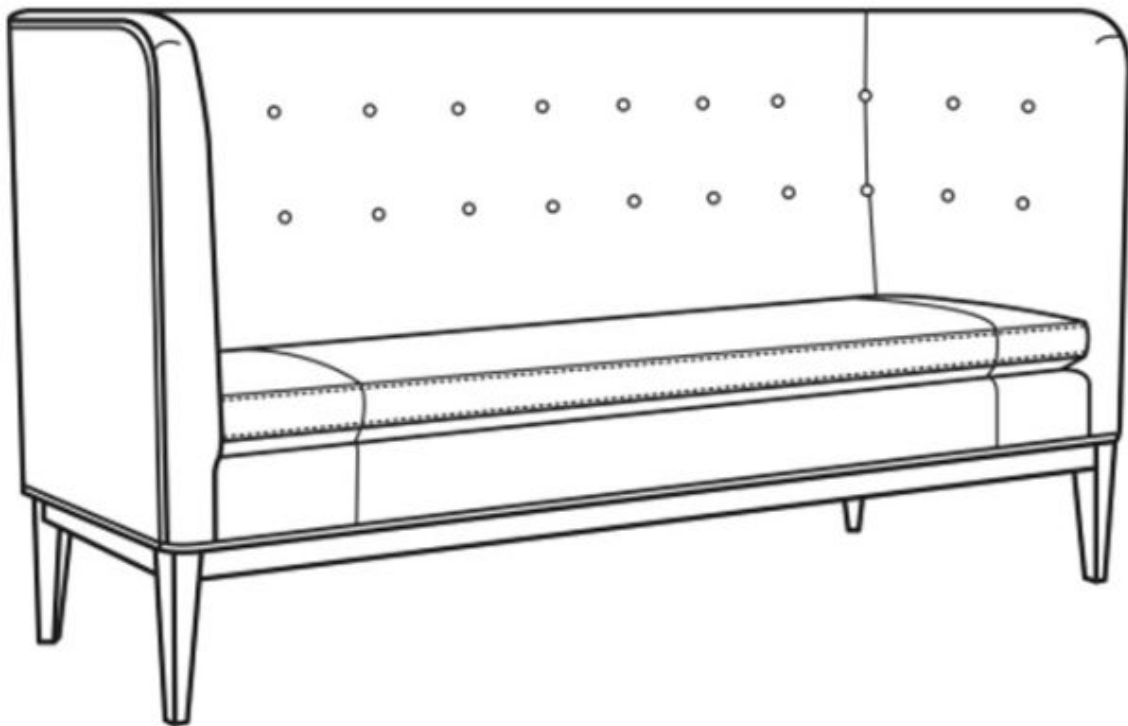

CR LAINÉ[®]

STYLE • COMFORT • COLOR

Oscar / L1820-00B

Outside: 80"W x 28"D x 43"H

Inside: 71"W x 20.5"D

Seat: 20"H

Arm: 43"H

Back Rail Height: 43"H