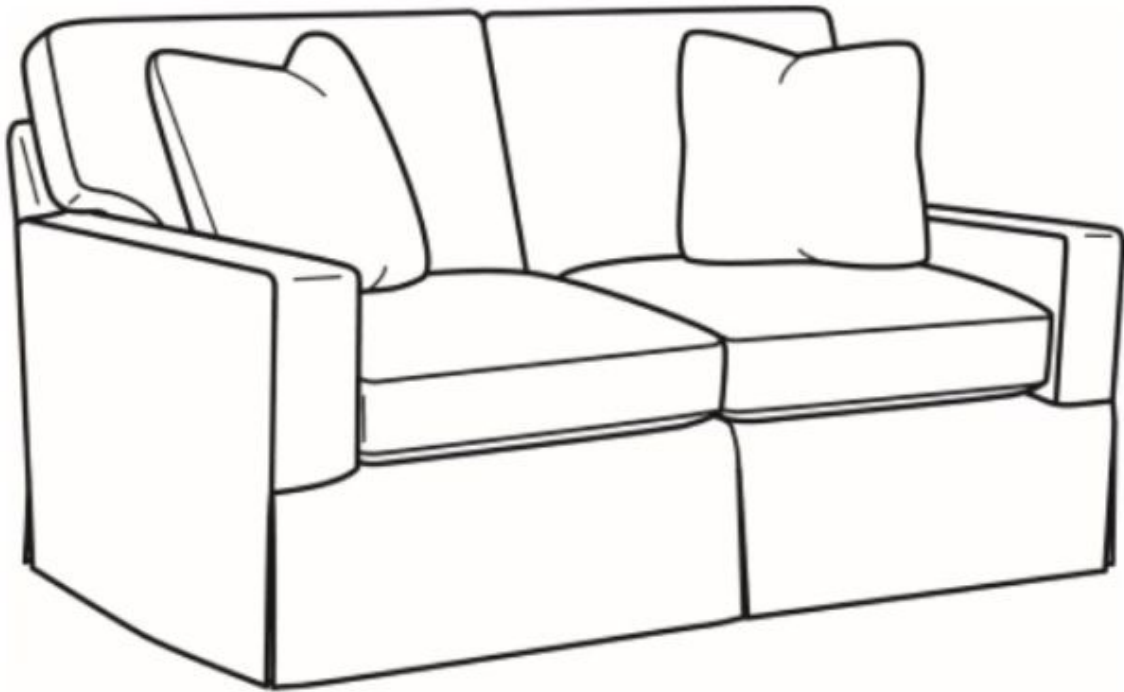

# CR LAINÉ<sup>®</sup>

STYLE • COMFORT • COLOR

**Turner / 8770-04**

Outside: 60"W x 41"D x 38"H

Inside: 47"W x 24.5"D

Seat: 21.5"H

Arm: 25.5"H

Back Rail Height: 30.5"H