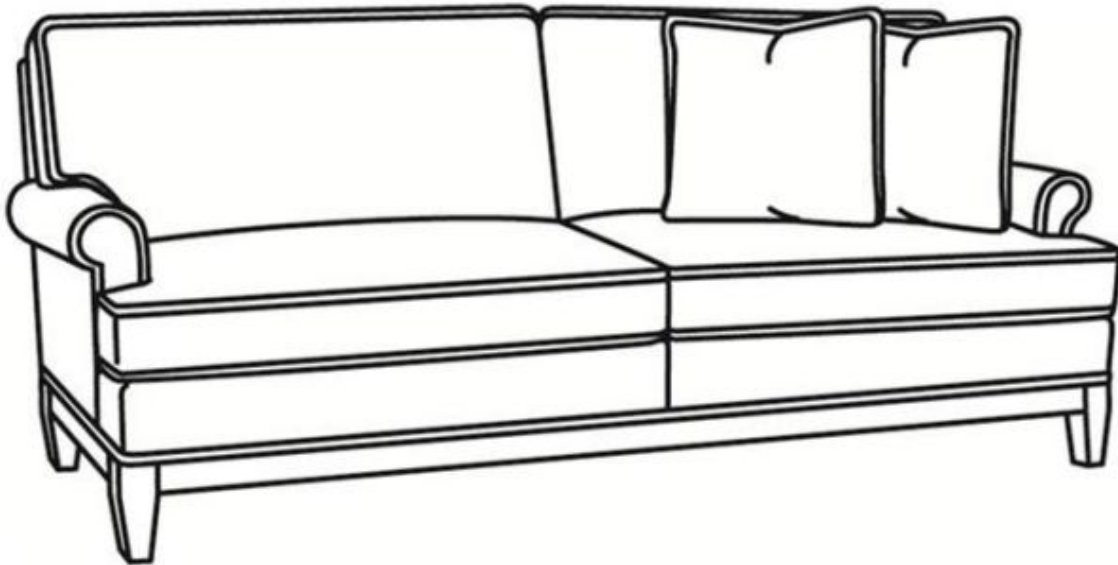

CR LAINÉ[®]

STYLE • COMFORT • COLOR

Camden / 8514

Outside: 62"W x 36"D x 36"H

Inside: 50"W x 21"D

Seat: 20"H

Arm: 24"H

Back Rail Height: 33"H