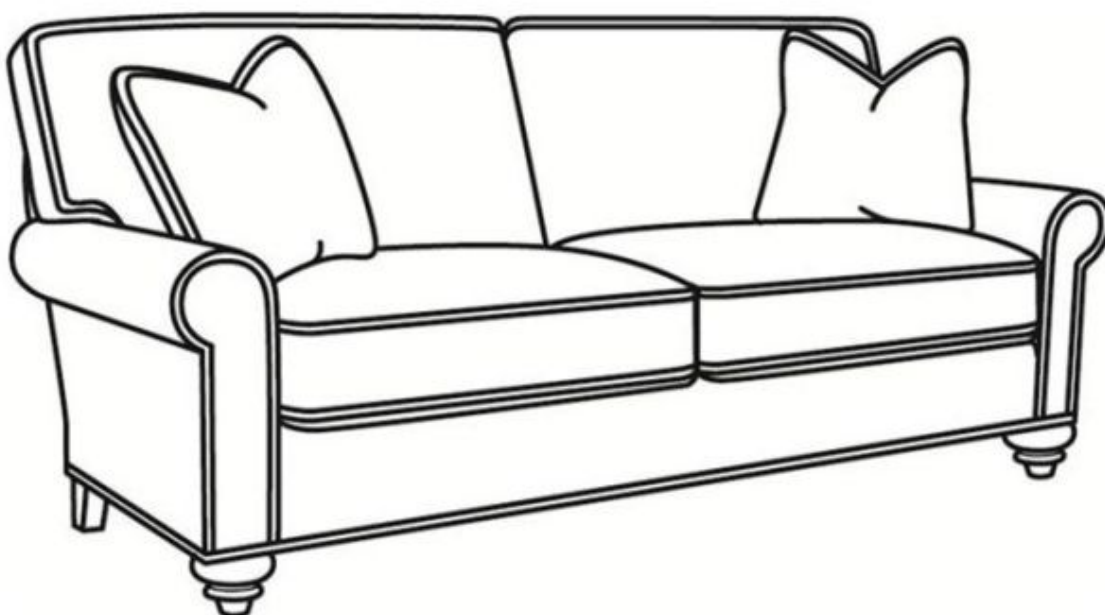

CR LAINÉ[®]

STYLE • COMFORT • COLOR

Bayside / 7774

Outside: 60"W x 35"D x 37"H

Inside: 44"W x 21.5"D

Seat: 20"H

Arm: 24"H

Back Rail Height: 30"H