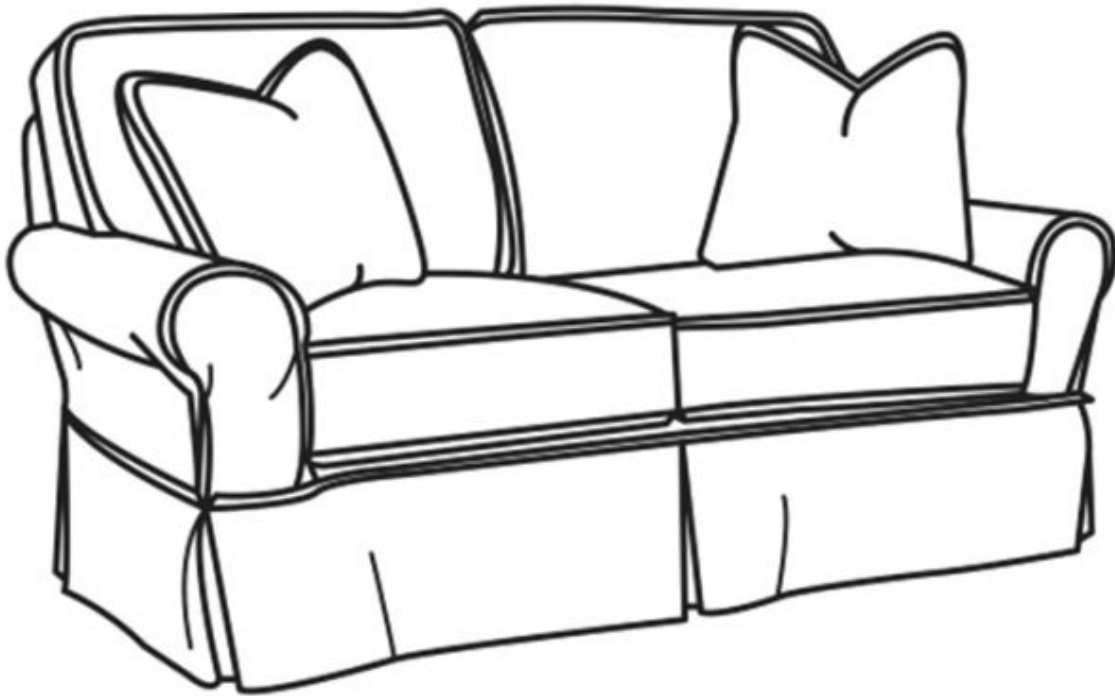

CR LAINÉ[®]

STYLE • COMFORT • COLOR

Hudson / 7704-SC

Outside: 60"W x 35"D x 37"H

Inside: 44"W x 21.5"D

Seat: 21"H

Arm: 25"H

Back Rail Height: 30"H