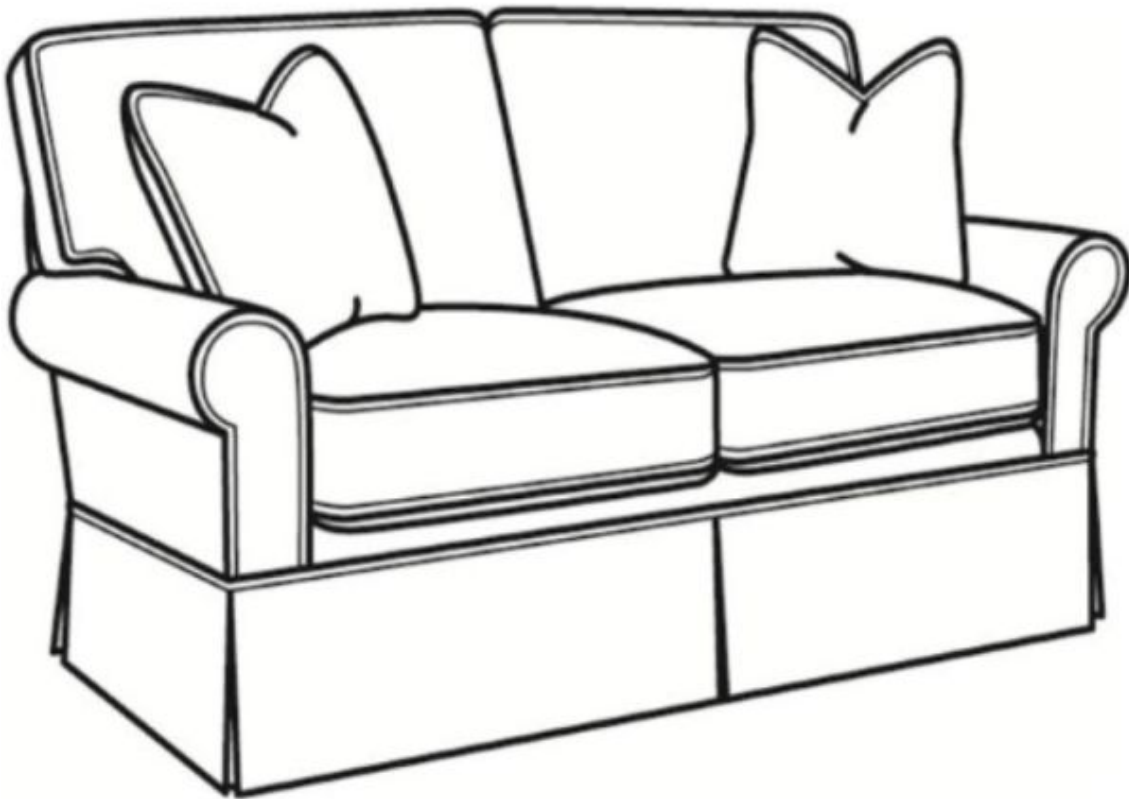

# CR LAINÉ<sup>®</sup>

STYLE • COMFORT • COLOR

**Hudson / 7704**

Outside: 60"W x 35"D x 37"H

Inside: 44"W x 21.5"D

Seat: 21"H

Arm: 25"H

Back Rail Height: 30"H