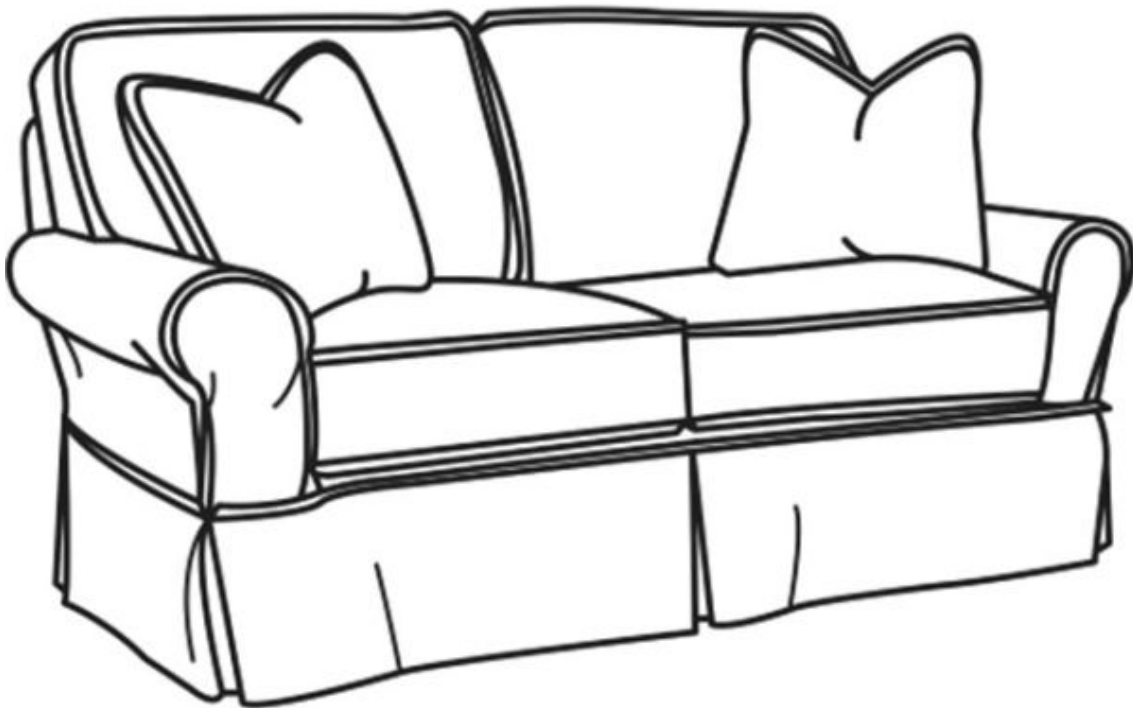

# CR LAINÉ<sup>®</sup>

STYLE • COMFORT • COLOR

**Hudson / 7702-SC**

Outside: 74"W x 35"D x 37"H

Inside: 58"W x 21.5"D

Seat: 21"H

Arm: 25"H

Back Rail Height: 30"H