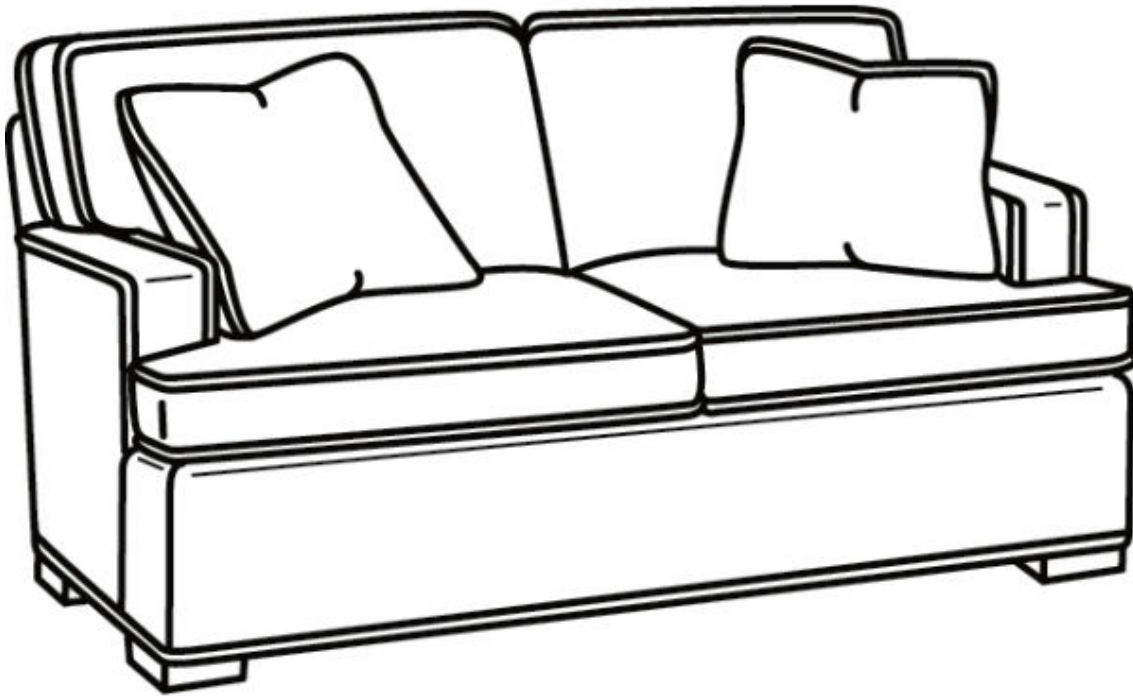

# CR LAINÉ<sup>®</sup>

STYLE • COMFORT • COLOR

**CD8600 Series / CD8624T**

Outside: 60"W x 41"D x 38"H

Inside: 47"W x 24.5"D

Seat: 21.5"H

Arm: 25.5"H

Back Rail Height: 30.5"H