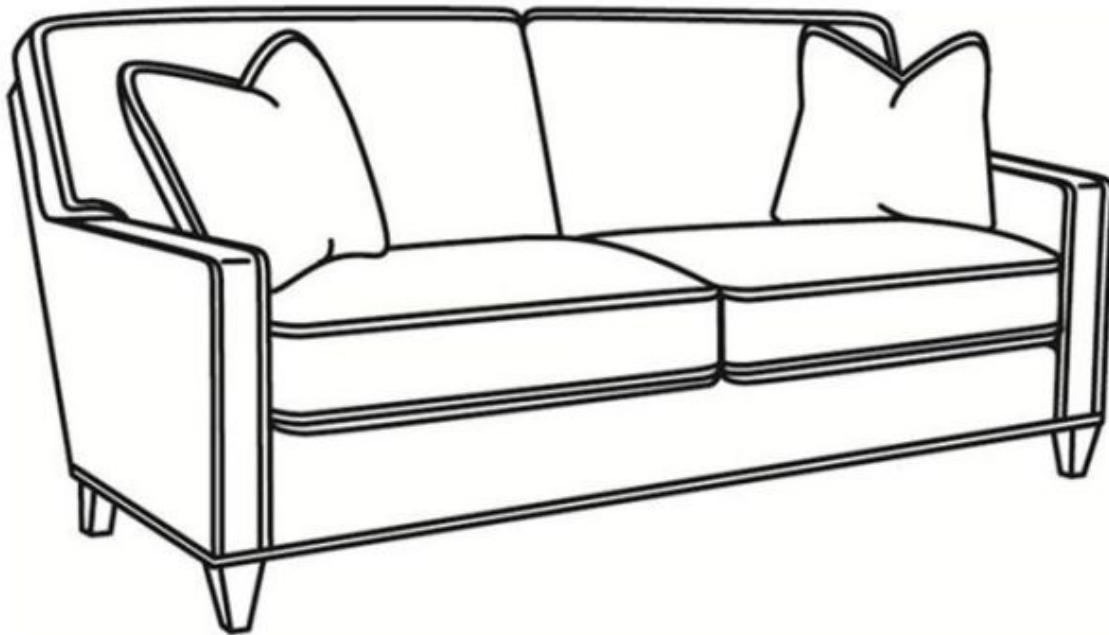

CR LAINÉ[®]

STYLE • COMFORT • COLOR

Topsider / 7654

Outside: 54"W x 35"D x 37"H

Inside: 44"W x 21.5"D

Seat: 20"H

Arm: 23"H

Back Rail Height: 30"H