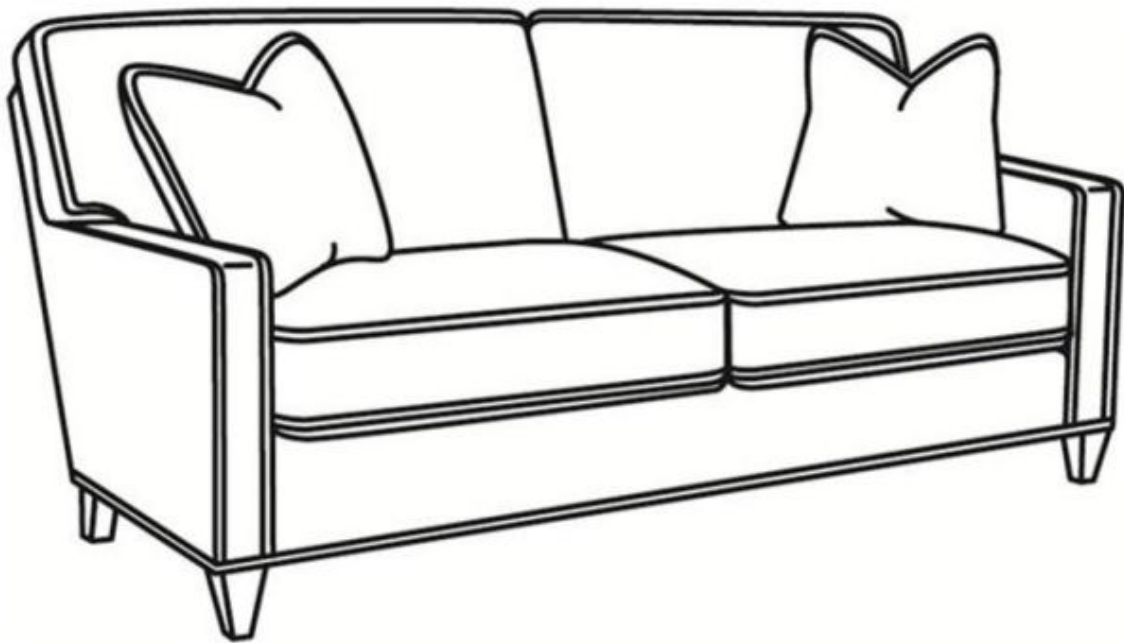

CR LAINÉ[®]

STYLE • COMFORT • COLOR

Topsider / 7654

Outside: 54"W x 35"D x 37"H

Inside: 44"W x 21.5"D

Seat: 20"H

Arm: 23"H

Back Rail Height: 30"H