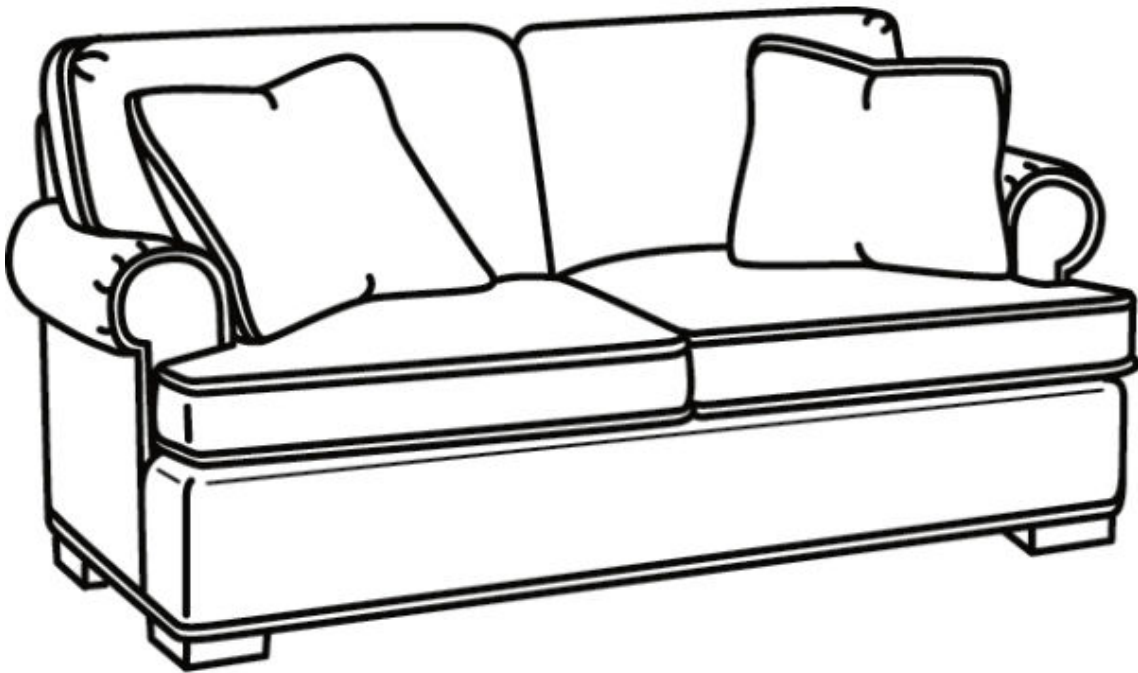

CR LAINÉ[®]

STYLE • COMFORT • COLOR

CD86 Series / CD8624S

Outside: 65"W x 41"D x 38"H

Inside: 47"W x 24.5"D

Seat: 21.5"H

Arm: 25.5"H

Back Rail Height: 30.5"H