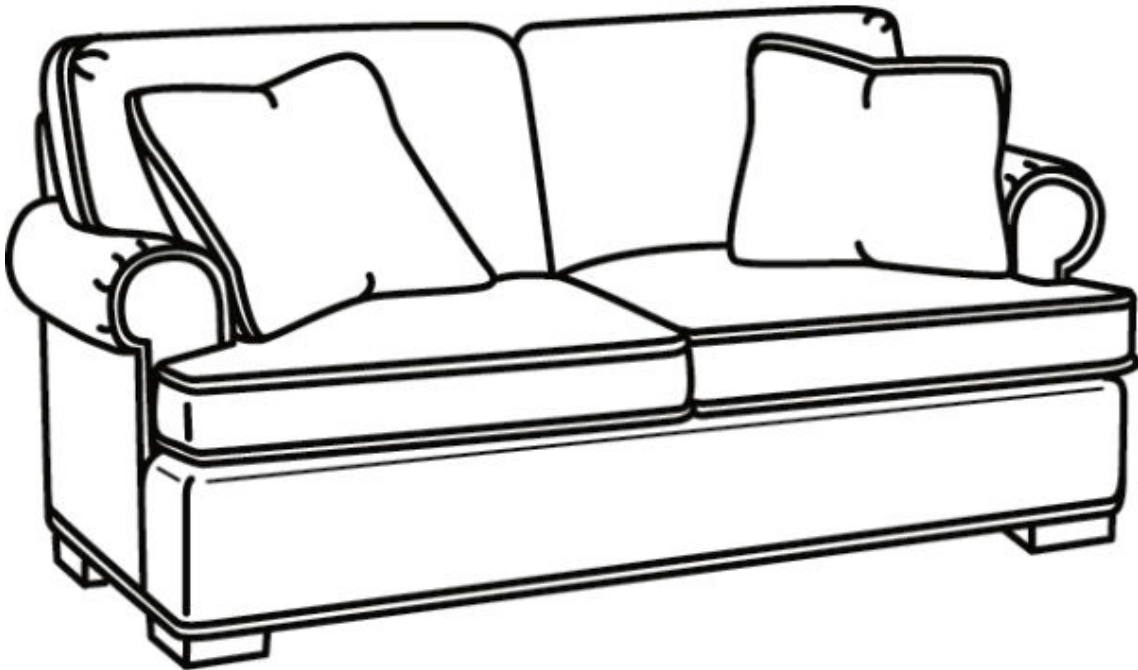

# CR LAINÉ<sup>®</sup>

STYLE • COMFORT • COLOR

**CD8600 Series / CD8624S**

Outside: 65"W x 41"D x 38"H

Inside: 47"W x 24.5"D

Seat: 21.5"H

Arm: 25.5"H

Back Rail Height: 30.5"H