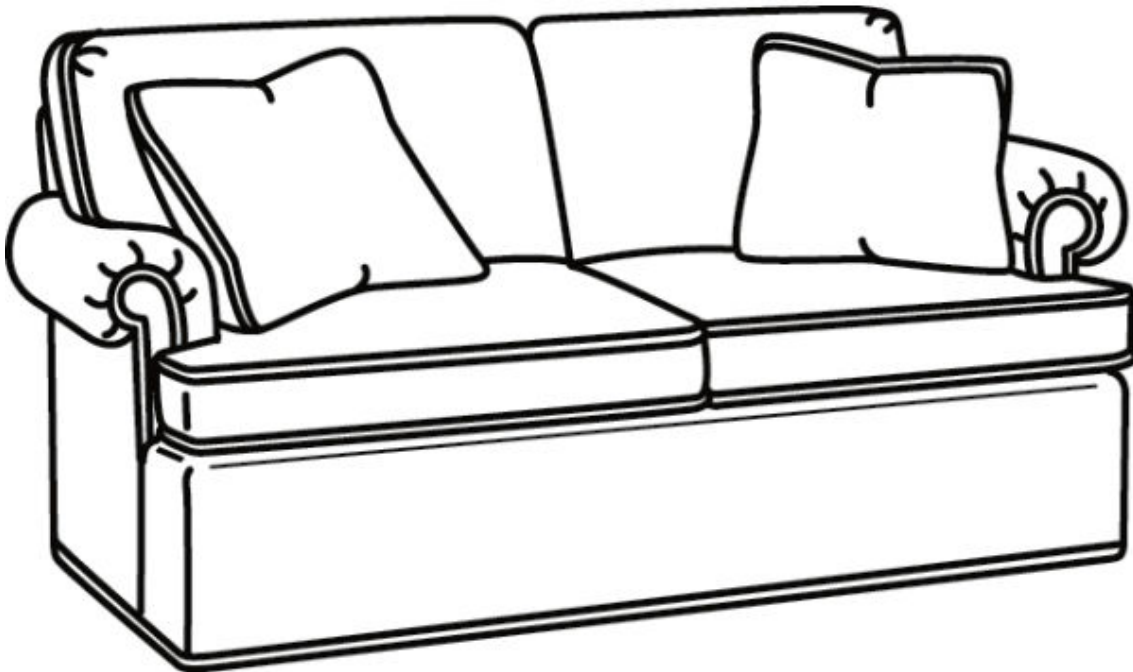

CR LAINÉ[®]

STYLE • COMFORT • COLOR

CD8600 Series / CD8624R
Outside: 65"W x 41"D x 38"H
Inside: 47"W x 24.5"D
Seat: 21.5"H
Arm: 25.5"H
Back Rail Height: 30.5"H