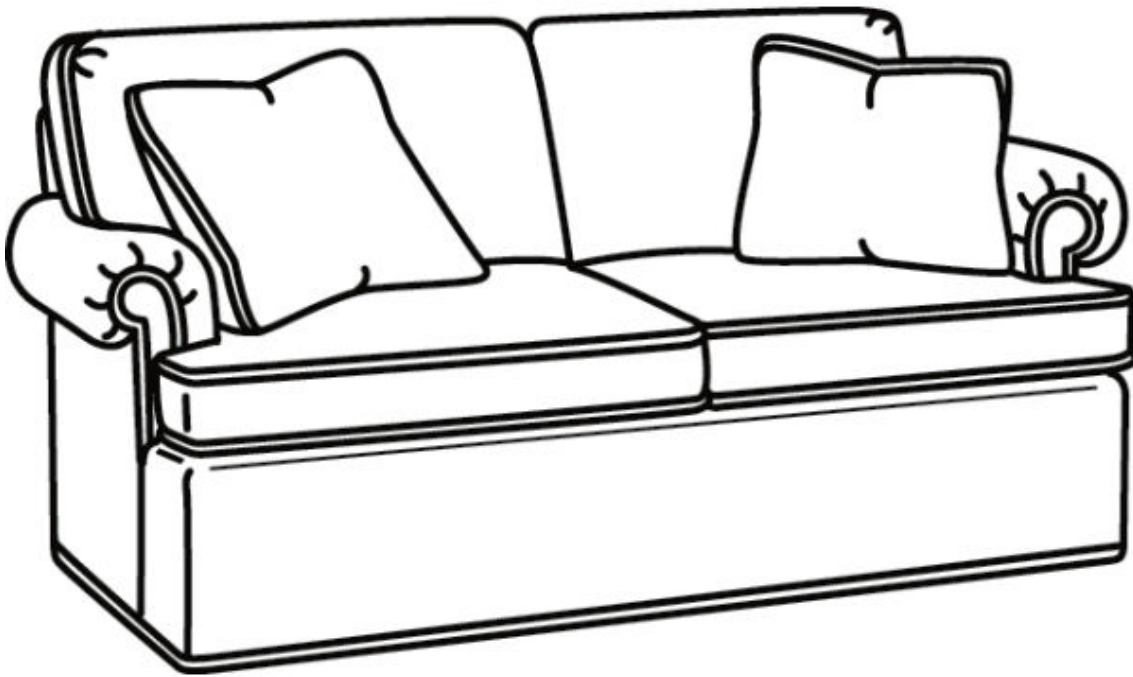

CR LAINÉ[®]

STYLE • COMFORT • COLOR

CD86 Series / CD8624R

Outside: 65"W x 41"D x 38"H

Inside: 47"W x 24.5"D

Seat: 21.5"H

Arm: 25.5"H

Back Rail Height: 30.5"H