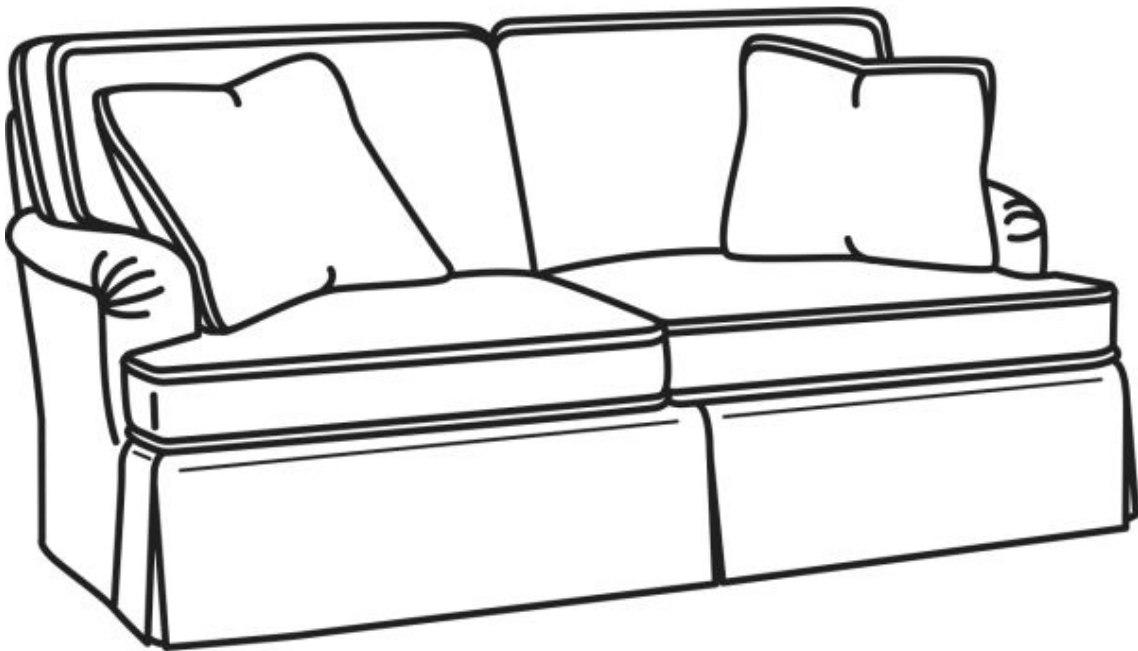

CR LAINÉ[®]

STYLE • COMFORT • COLOR

CD8600 Series / CD8624E

Outside: 61"W x 41"D x 38"H

Inside: 47"W x 24.5"D

Seat: 21.5"H

Arm: 25.5"H

Back Rail Height: 30.5"H