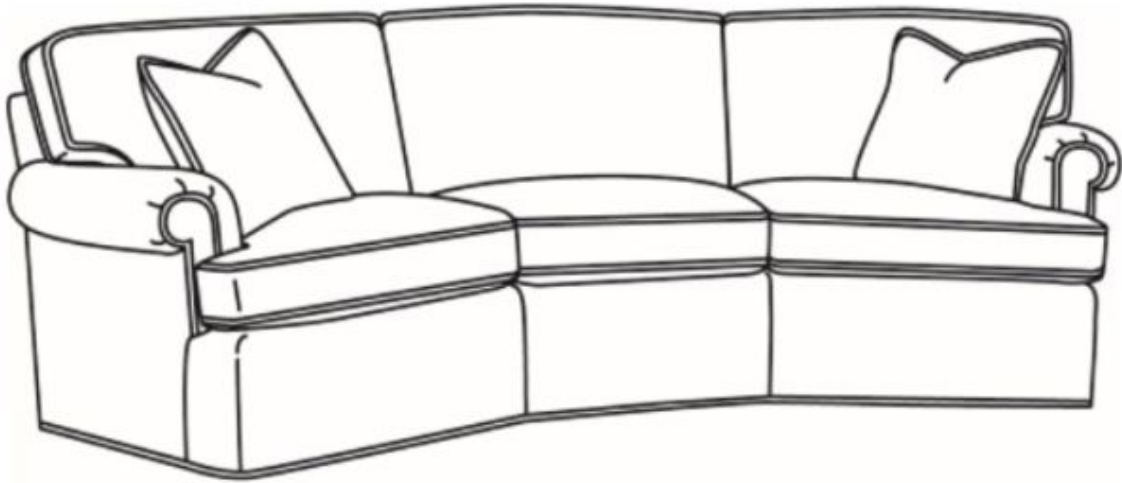

CR LAINÉ[®]

STYLE • COMFORT • COLOR

CD86 Series / CD8623R

Outside: 118"W x 55"D x 38"H

Seat: 21.5"H

Arm: 25.5"H

Back Rail Height: 30.5"H