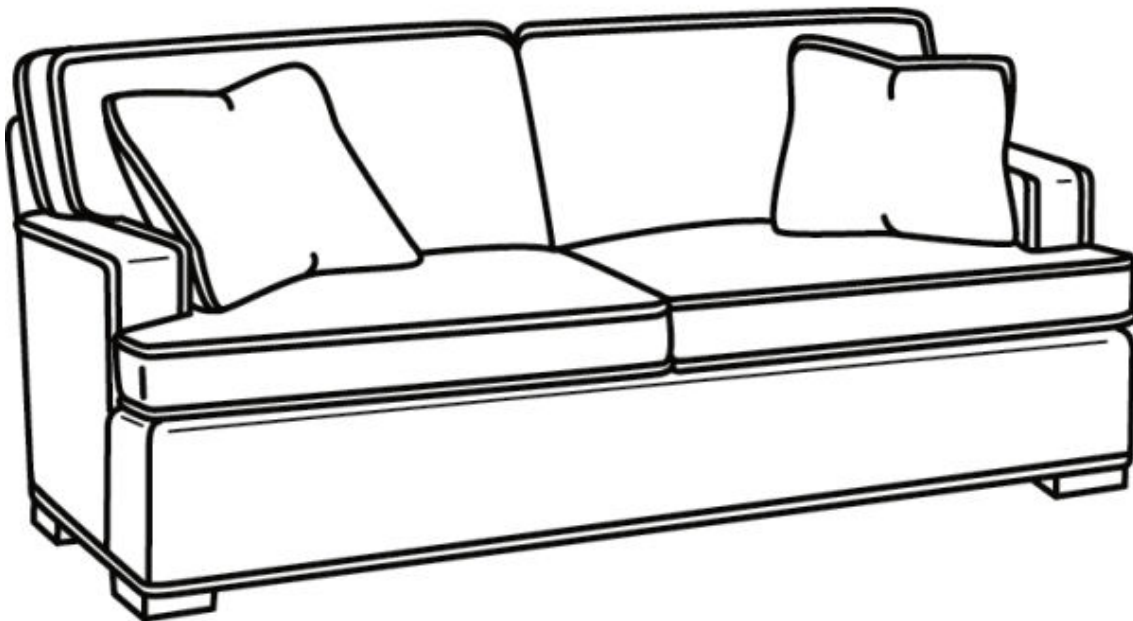

# CR LAINÉ<sup>®</sup>

STYLE • COMFORT • COLOR

**CD86 Series / CD8622T**  
Outside: 73"W x 41"D x 38"H  
Inside: 60"W x 24.5"D  
Seat: 21.5"H  
Arm: 25.5"H  
Back Rail Height: 30.5"H