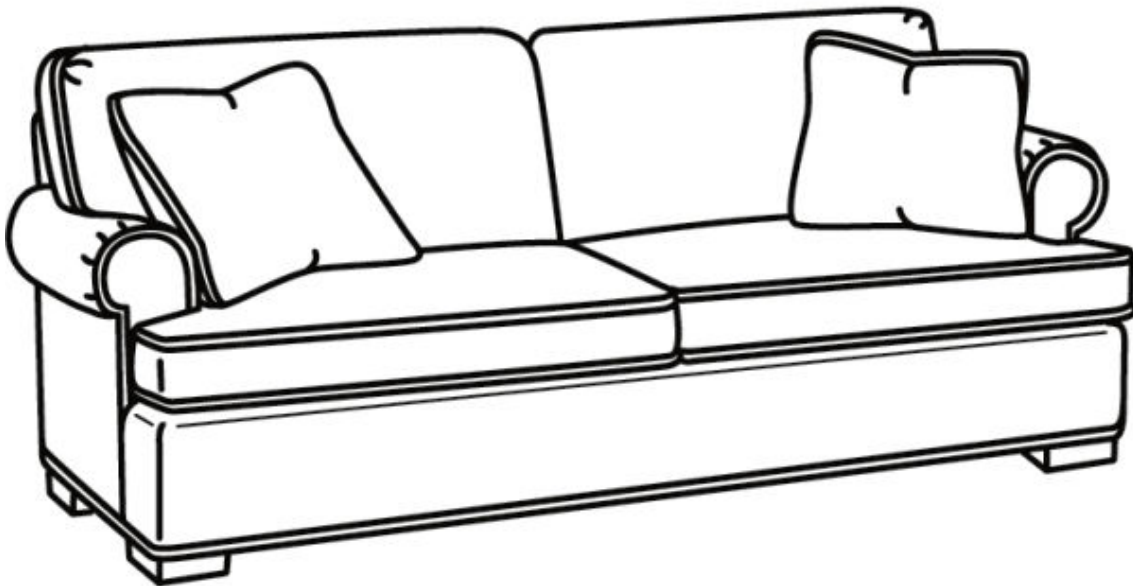

CR LAINÉ[®]

STYLE • COMFORT • COLOR

CD86 Series / CD8622S

Outside: 78"W x 41"D x 38"H

Inside: 60"W x 24.5"D

Seat: 21.5"H

Arm: 25.5"H

Back Rail Height: 30.5"H