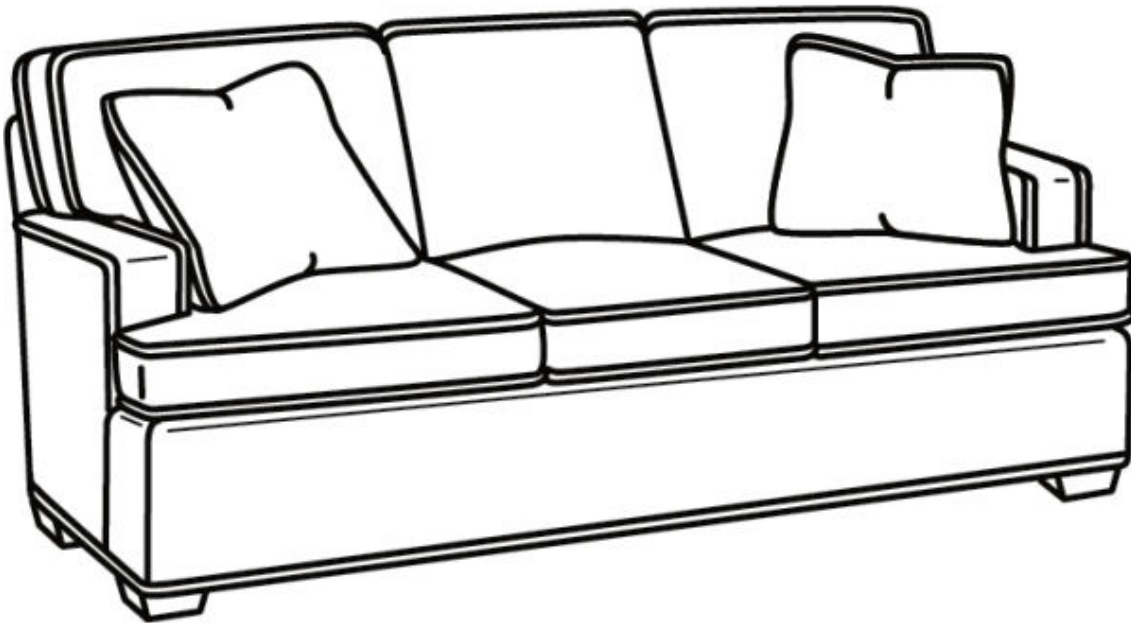

CR LAINÉ[®]

STYLE • COMFORT • COLOR

CD86 Series / CD8620T

Outside: 83"W x 41"D x 38"H

Inside: 70"W x 24.5"D

Seat: 21.5"H

Arm: 25.5"H

Back Rail Height: 30.5"H