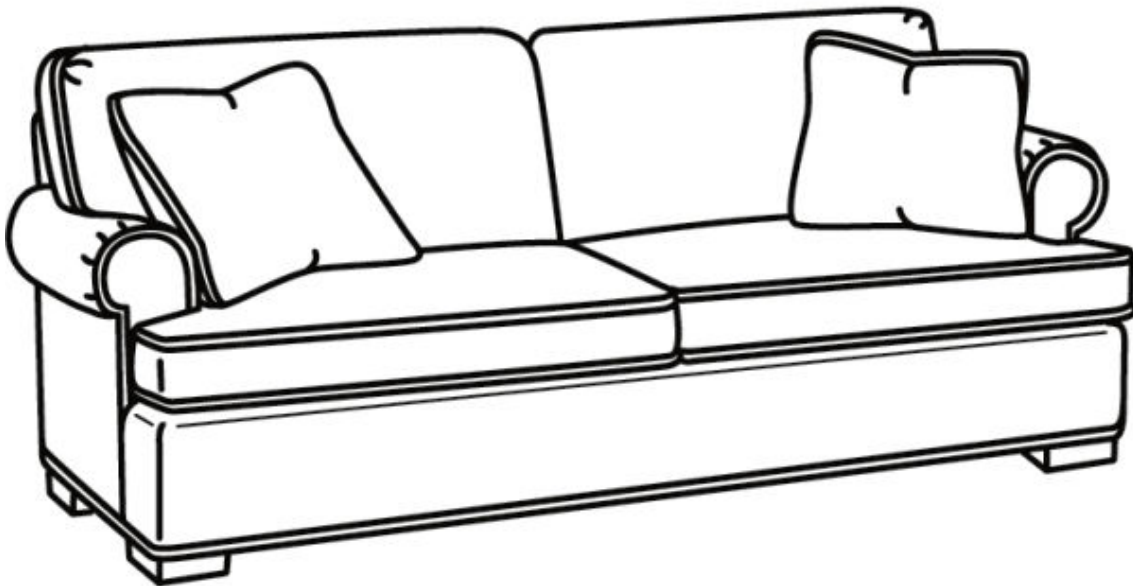

# CR LAINÉ<sup>®</sup>

STYLE • COMFORT • COLOR

**CD86 Series / CD8620S-2**

Outside: 88"W x 41"D x 38"H

Inside: 70"W x 24.5"D

Seat: 21.5"H

Arm: 25.5"H

Back Rail Height: 30.5"H