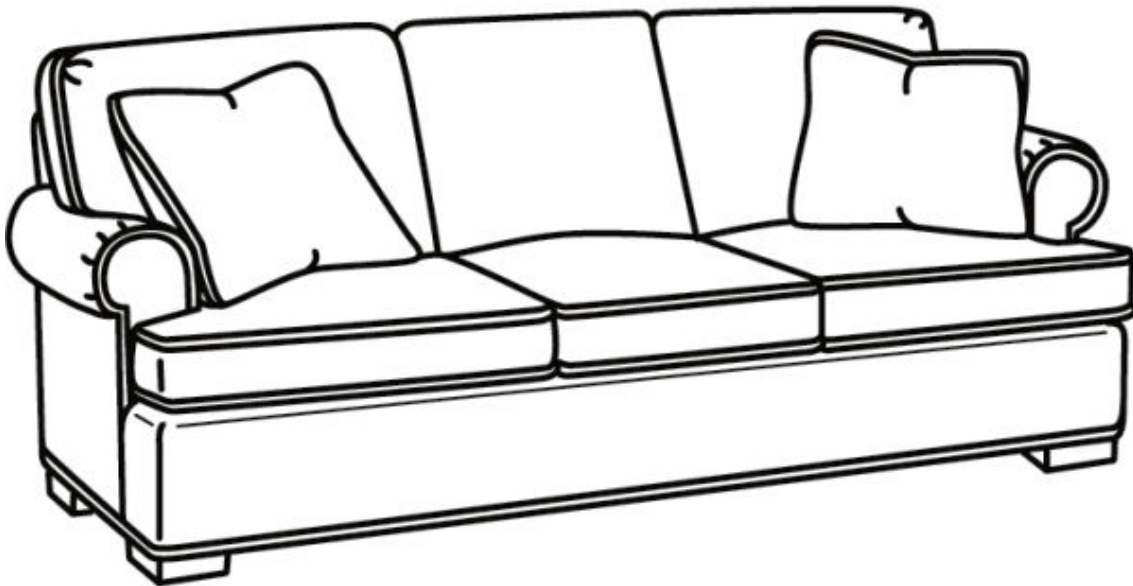

CR LAINÉ[®]

STYLE • COMFORT • COLOR

CD86 Series / CD8620S

Outside: 88"W x 41"D x 38"H

Inside: 70"W x 24.5"D

Seat: 21.5"H

Arm: 25.5"H

Back Rail Height: 30.5"H