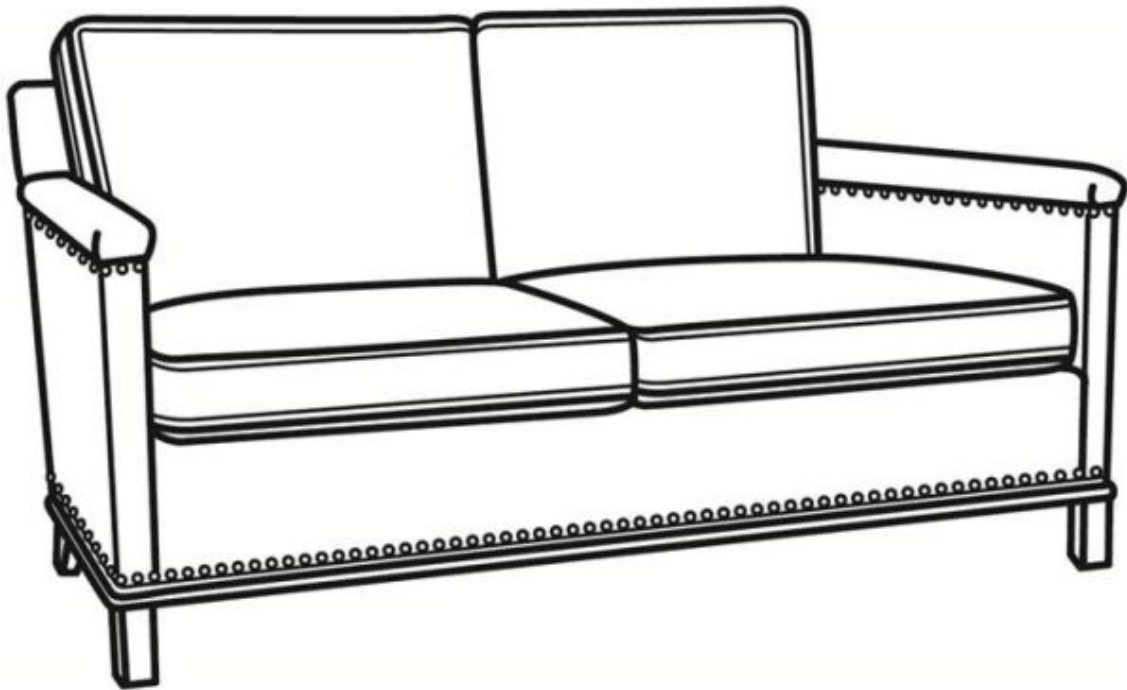

CR LAINÉ[®]

STYLE • COMFORT • COLOR

Gotham / 5534-N

Outside: 53"W x 35"D x 34"H

Inside: 47"W x 21"D

Seat: 19"H

Arm: 25"H

Back Rail Height: 31"H