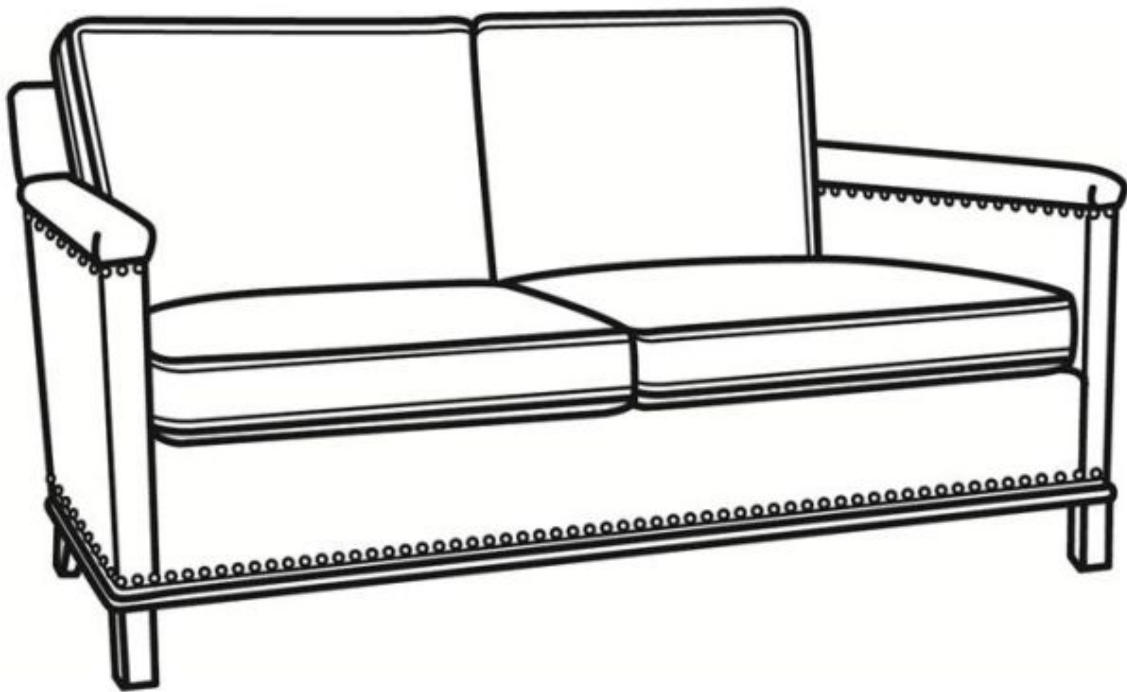

CR LAINÉ[®]

STYLE • COMFORT • COLOR

Gotham / 5534-N

Outside: 53"W x 35"D x 34"H

Inside: 47"W x 21"D

Seat: 19"H

Arm: 25"H

Back Rail Height: 31"H