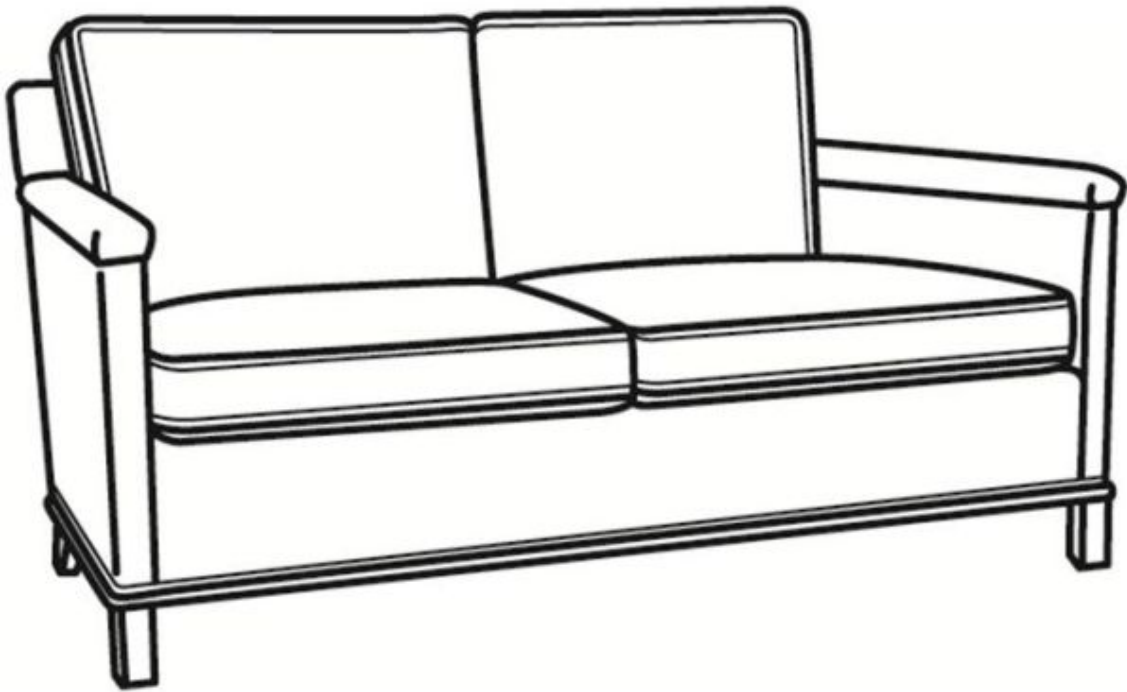

CR LAINÉ[®]

STYLE • COMFORT • COLOR

Gotham / 5534

Outside: 53"W x 35"D x 34"H

Inside: 47"W x 21"D

Seat: 19"H

Arm: 25"H

Back Rail Height: 31"H