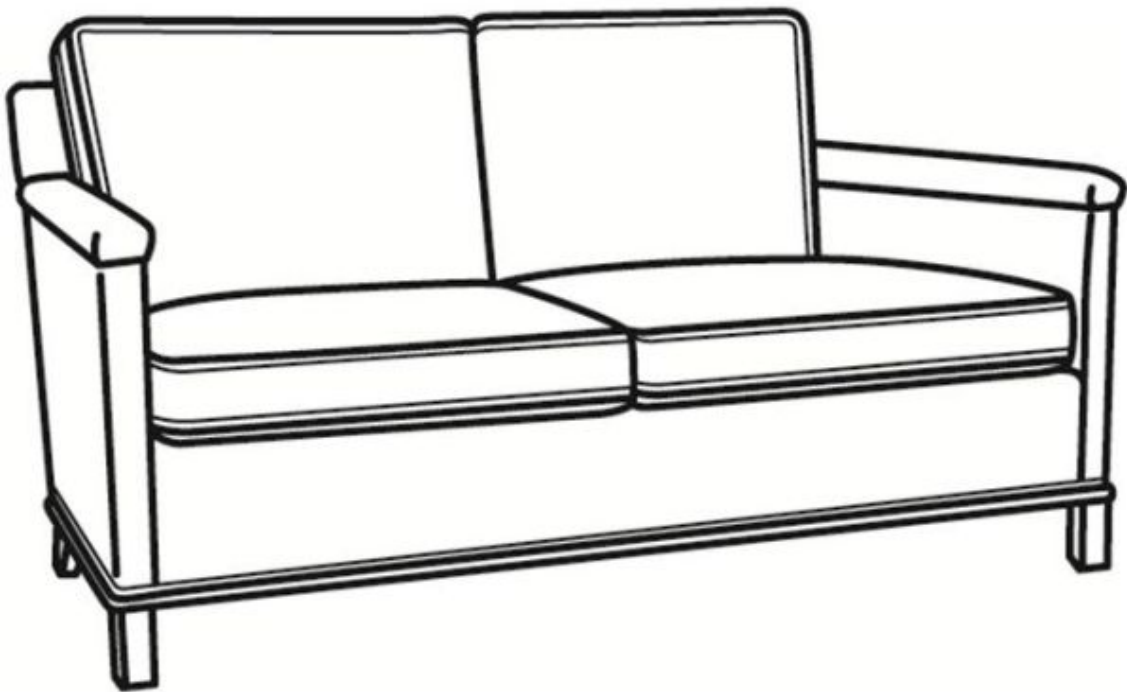

CR LAINÉ[®]

STYLE • COMFORT • COLOR

Gotham / 5534

Outside: 53"W x 35"D x 34"H

Inside: 47"W x 21"D

Seat: 19"H

Arm: 25"H

Back Rail Height: 31"H