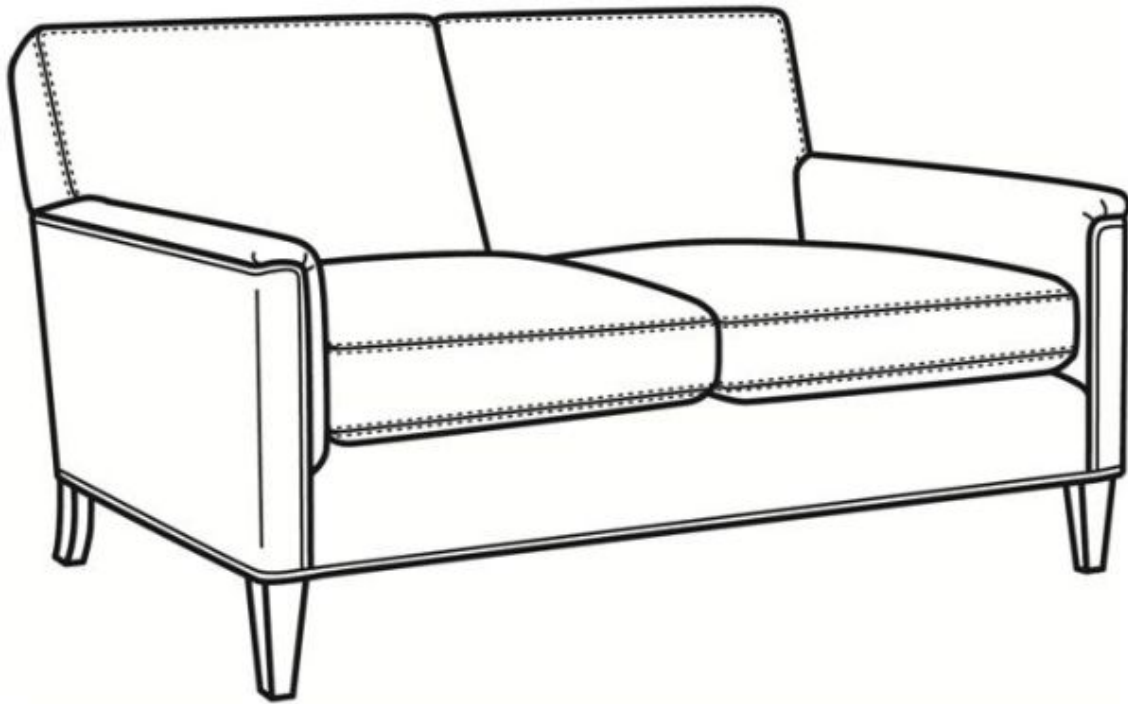

CR LAINÉ[®]

STYLE • COMFORT • COLOR

Digby / 5134

Outside: 58.5"W x 37"D x 34"H

Inside: 49"W x 21.5"D

Seat: 21"H

Arm: 25"H