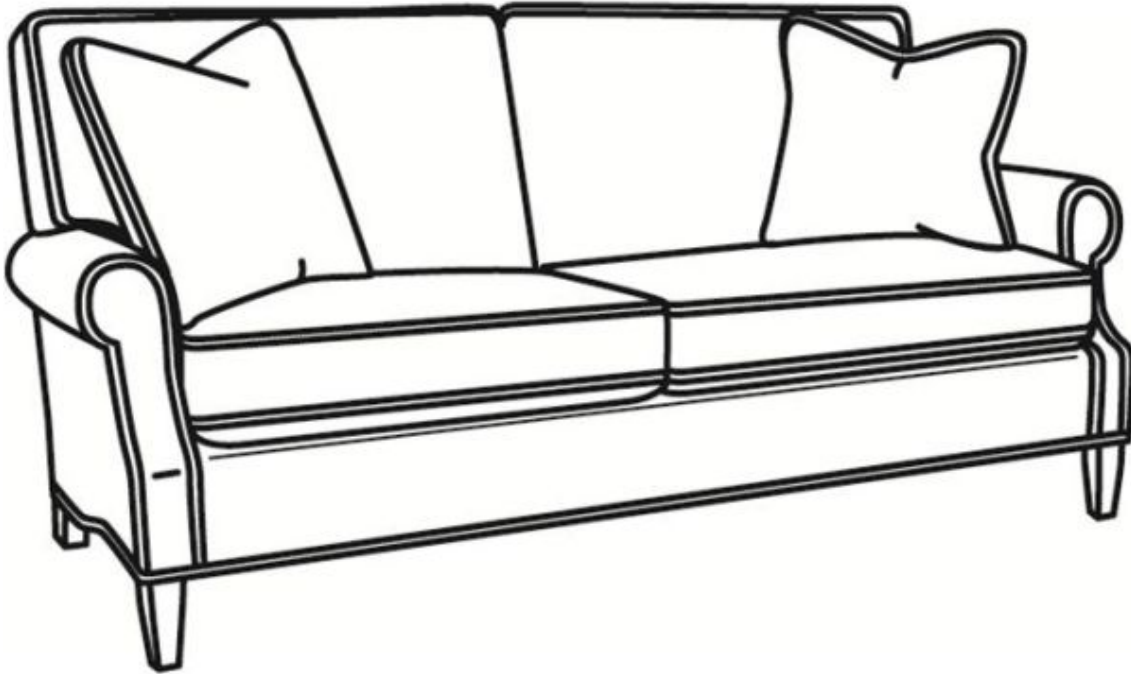

CR LAINÉ[®]

STYLE • COMFORT • COLOR

Heatherfield / 4994

Outside: 60"W x 38"D x 40"H

Inside: 46"W x 22"D

Seat: 21"H

Arm: 25"H

Back Rail Height: 33.5"H