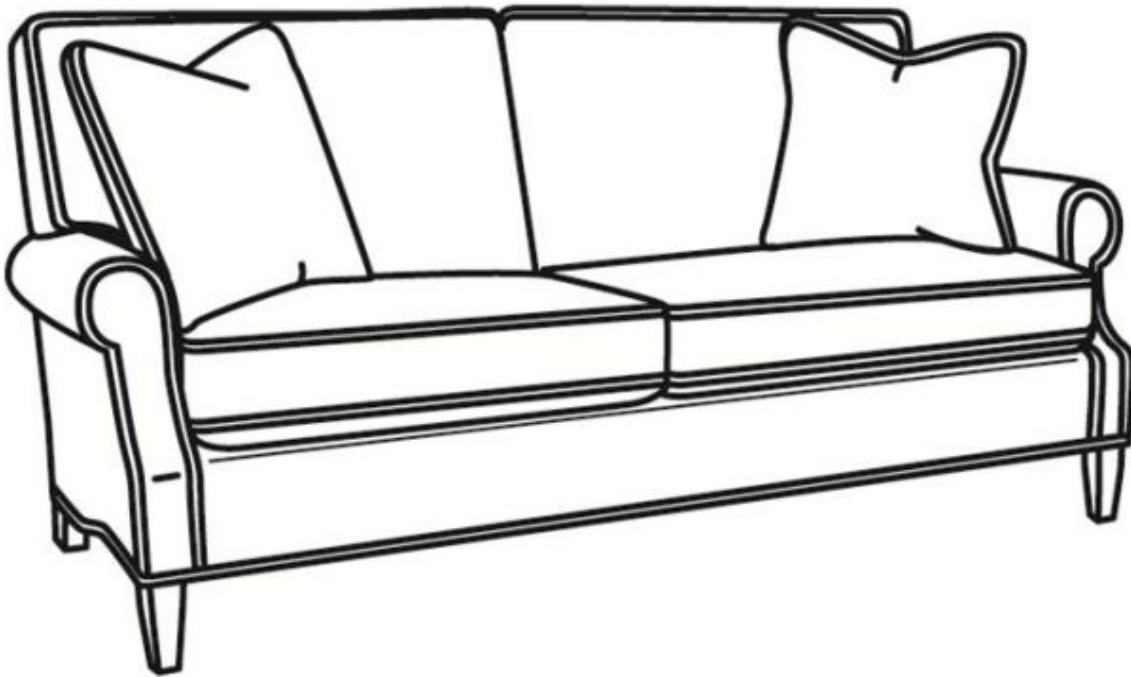

# CR LAINÉ<sup>®</sup>

STYLE • COMFORT • COLOR

**Heatherfield / 4994**

Outside: 60"W x 38"D x 40"H

Inside: 46"W x 22"D

Seat: 21"H

Arm: 25"H

Back Rail Height: 33.5"H