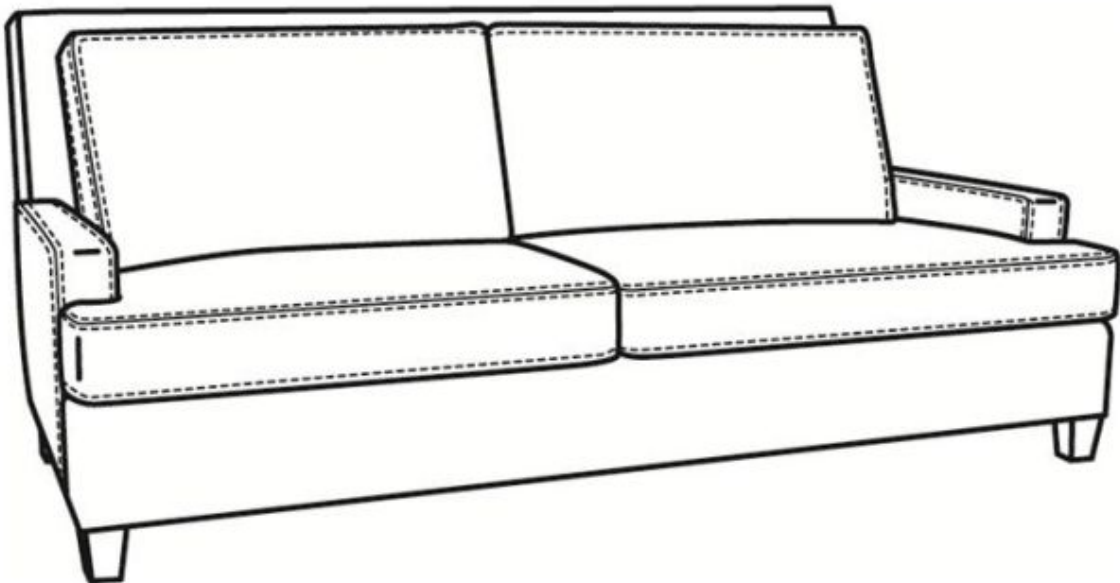

CR LAINÉ[®]

STYLE • COMFORT • COLOR

Breakers / 4444

Outside: 61"W x 40"D x 38"H

Inside: 51"W x 22"D

Seat: 20"H

Arm: 22"H