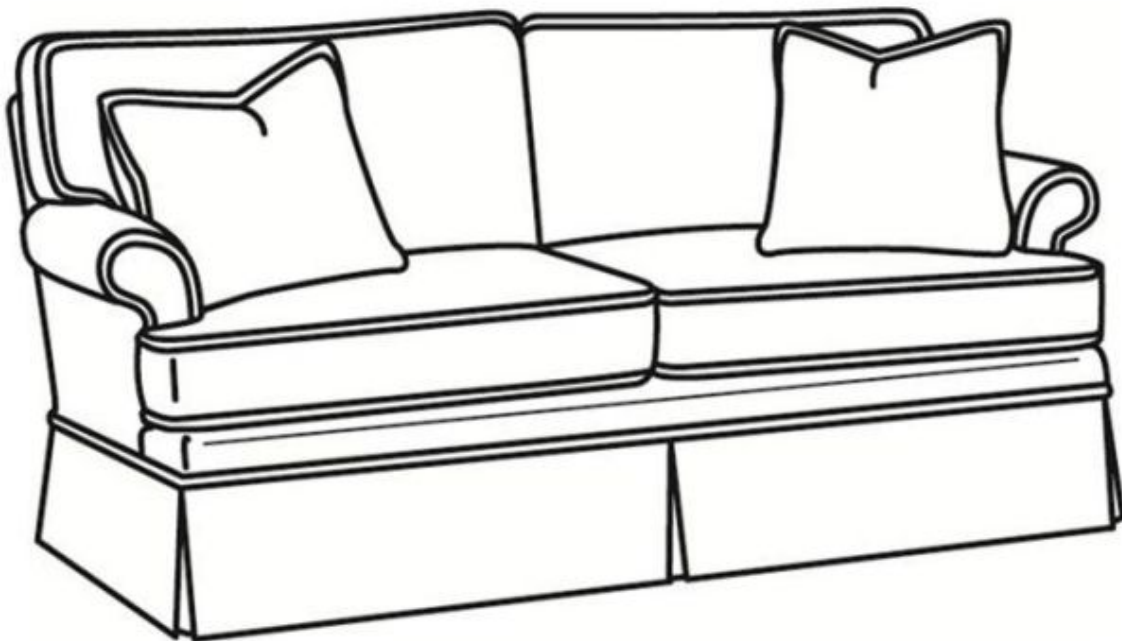

CR LAINÉ[®]

STYLE • COMFORT • COLOR

Keller / 4414

Outside: 63"W x 38"D x 36"H

Inside: 49"W x 21.5"D

Seat: 20"H

Arm: 24"H

Back Rail Height: 30.5"H