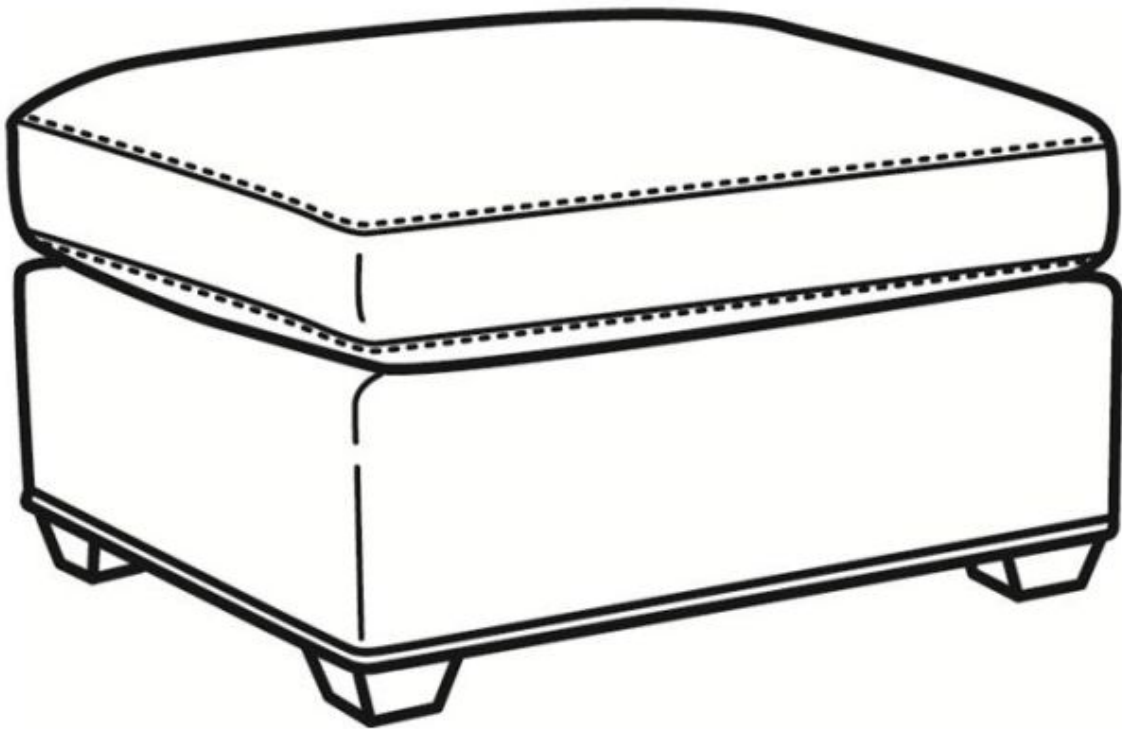

CR LAINÉ[®]

STYLE • COMFORT • COLOR

Murphey / 2772-07
Outside: 27"W x 22"D x 17"H