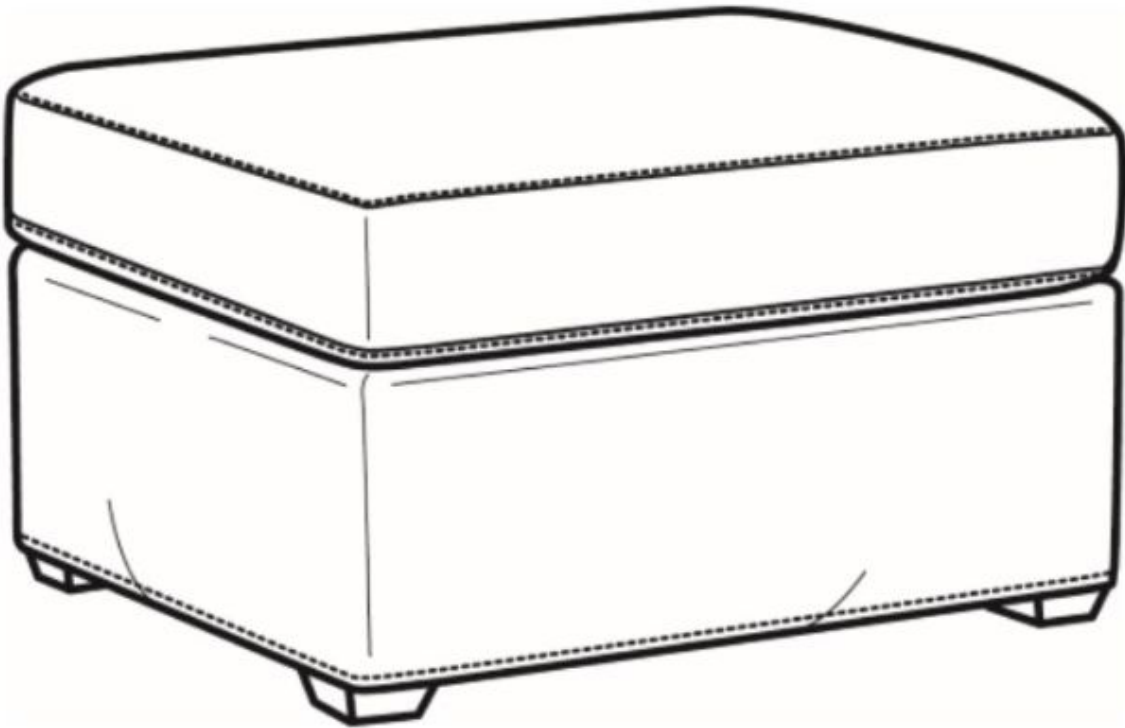

CR LAINÉ[®]

STYLE • COMFORT • COLOR

Malcolm / 1775-07SC
Outside: 27"W x 22"D x 17"H