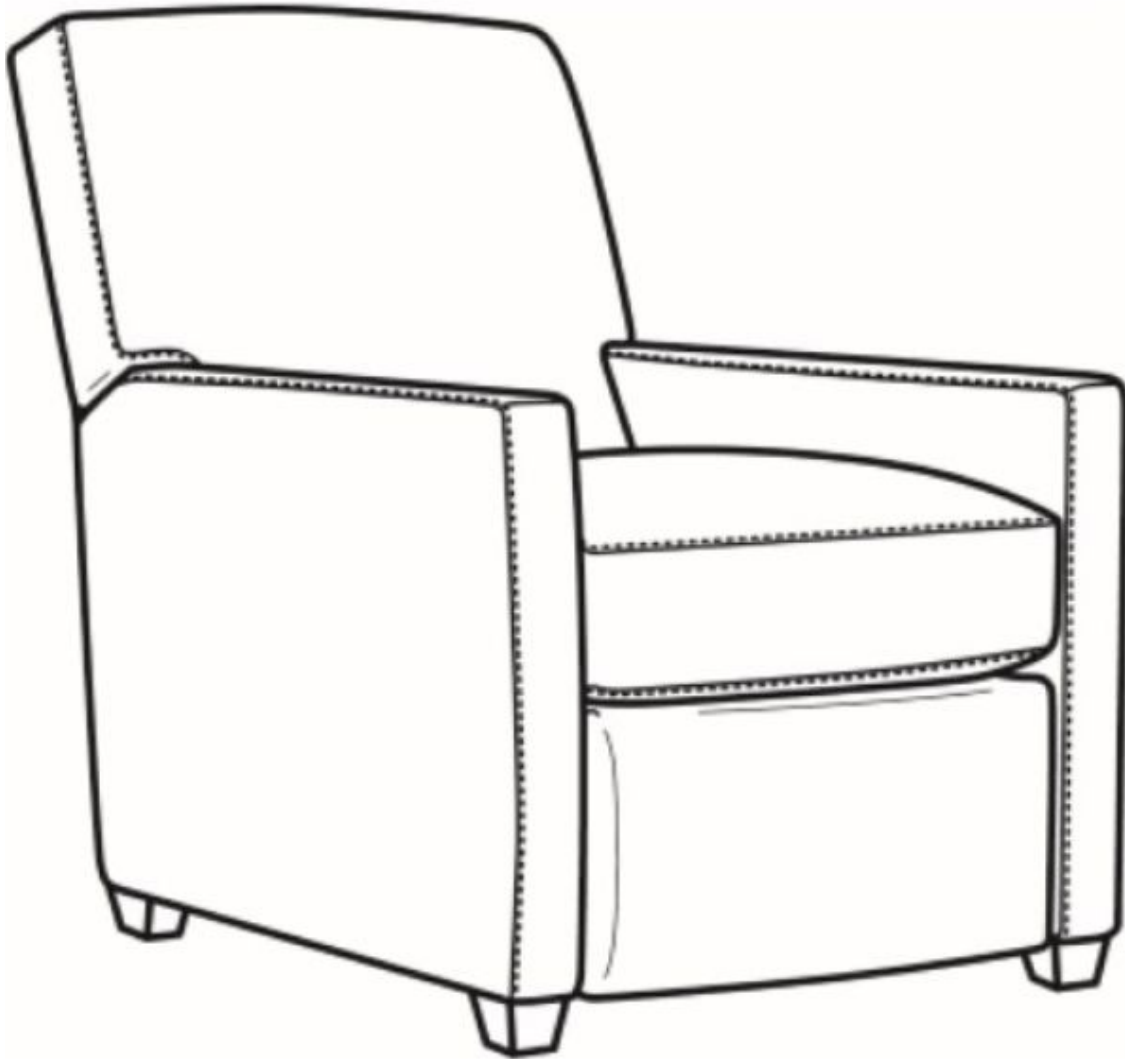

CR LAINÉ[®]

STYLE • COMFORT • COLOR

Malcolm / 1775-05MR

Outside: 30"W x 41.5"D x 38.5"H

Inside: 22.5"W x 22"D

Seat: 21.5"H

Arm: 24.5"H