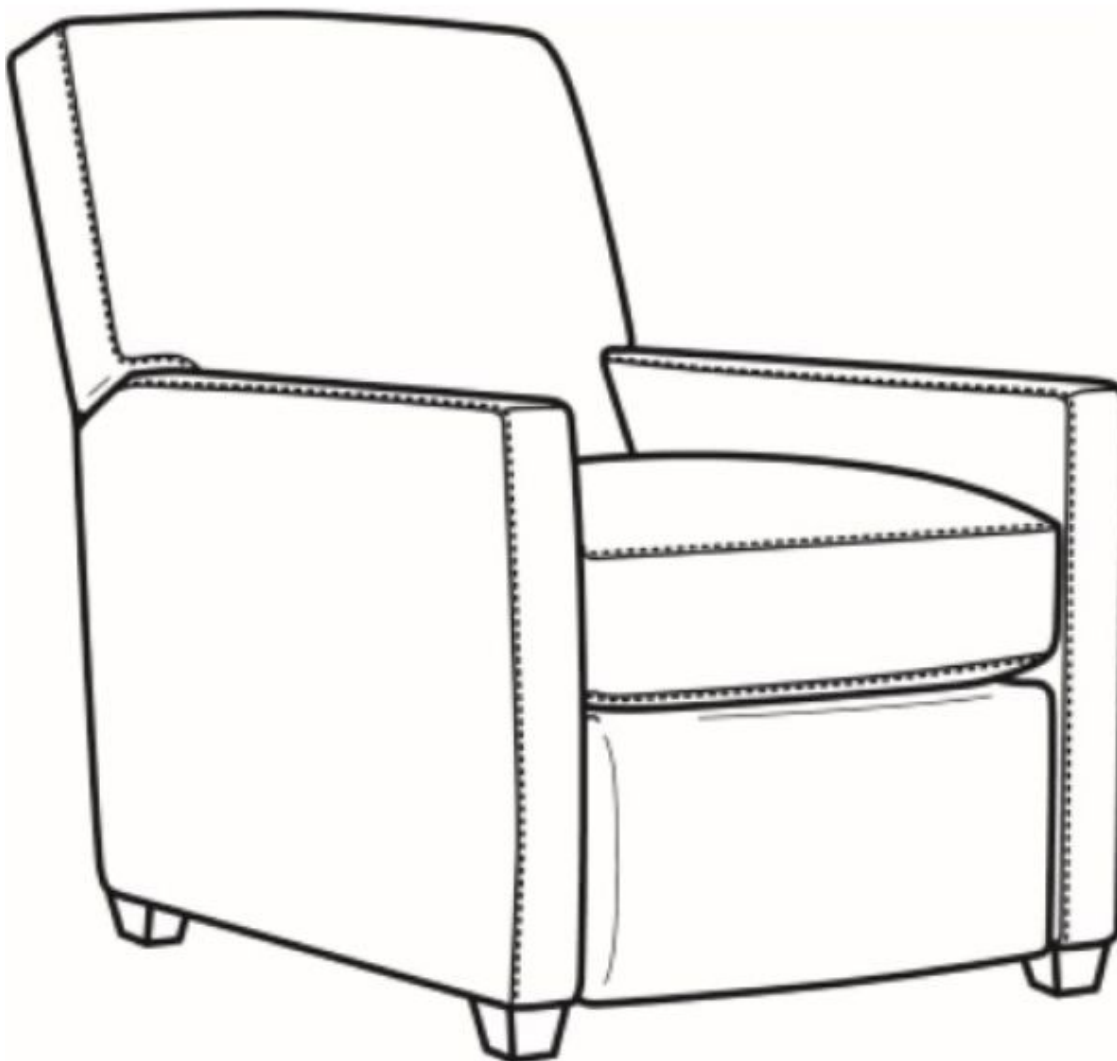

CR LAINÉ[®]

STYLE • COMFORT • COLOR

Malcolm / 1775-05MR

Outside: 30"W x 41.5"D x 38.5"H

Inside: 22.5"W x 22"D

Seat: 21.5"H

Arm: 24.5"H