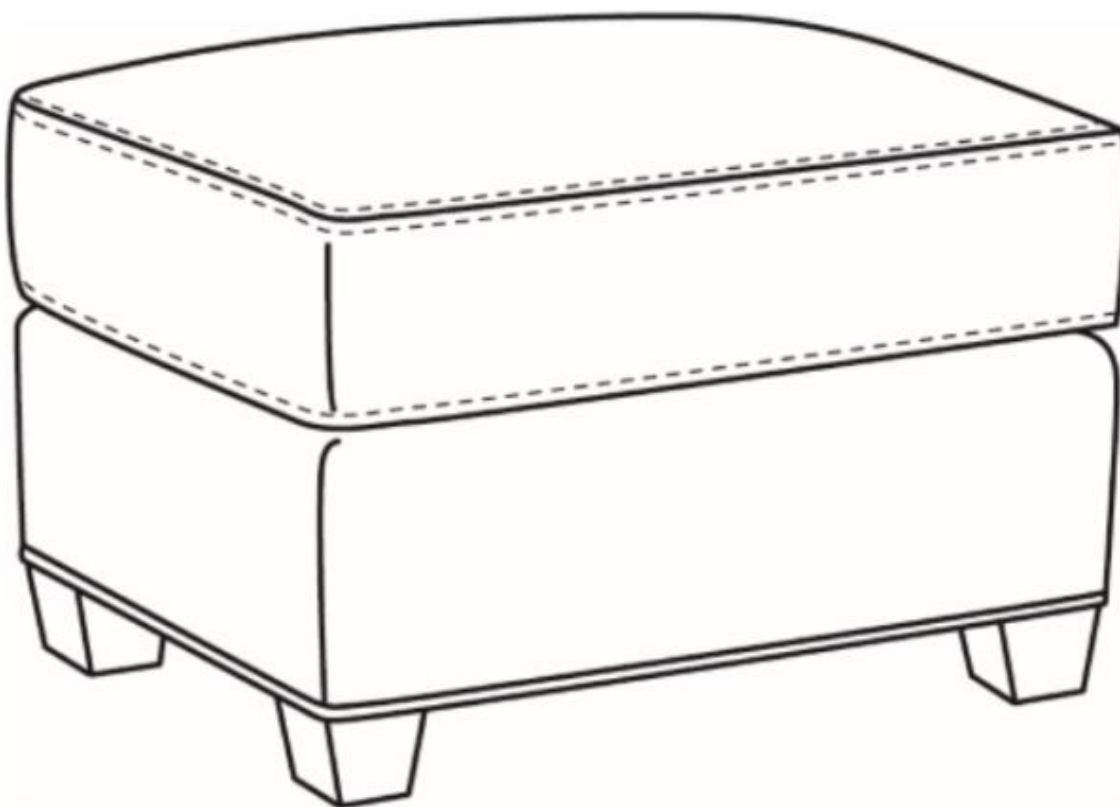

CR LAINÉ[®]

STYLE • COMFORT • COLOR

Copley / 1337
Outside: 27"W x 22"D x 17"H