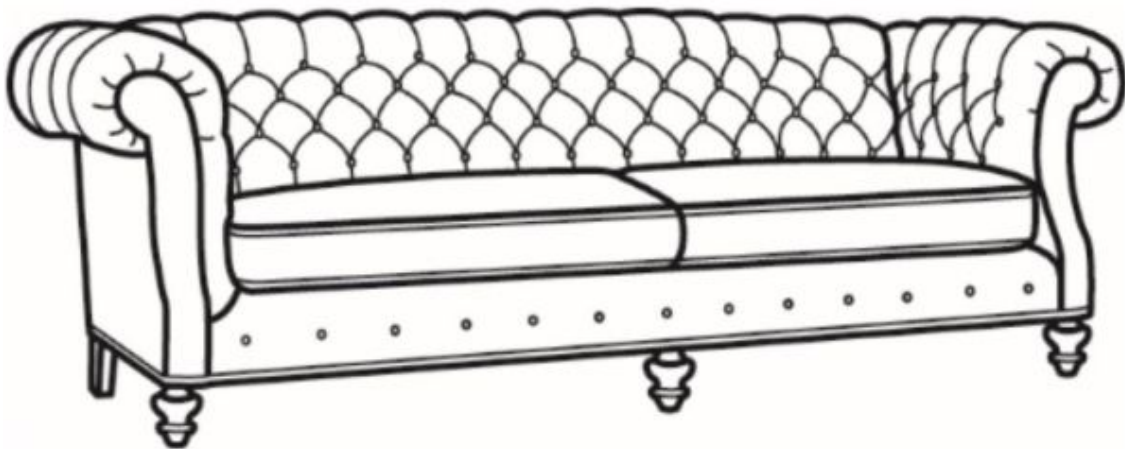

CR LAINÉ[®]

STYLE • COMFORT • COLOR

Chichester / 1121

Outside: 101.5"W x 40"D x 34.5"H

Inside: 77"W x 22"D

Seat: 20.5"H

Arm: 34.5"H

Back Rail Height: 34.5"H