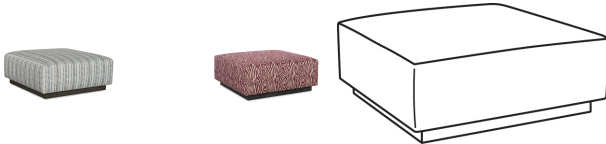

14 GRETCHEN

SPECIFICATION

OUTSIDE: 41W x 41D x 18H

DESCRIPTION: Ottoman

COM: Plain:: 4

Repeat of 2"-14": 5

Repeat of 15"-27": 5.5

WEIGHT: 45 lbs.

FABRICS/LEATHERS

FABRICS/LEATHERS SHOWN:

FINISHES

FINISHES SHOWN:

RELATED PRODUCTS