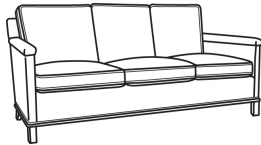

L5530 GOTHAM

SPECIFICATION

OUTSIDE: 75W x 35D x 34H

INSIDE: 69W x 21D

SEAT: 19H

ARM: 25H

BACK RAIL HT: 31H

DESCRIPTION: Sofa

COM: Plain:: 198

WEIGHT: 105 lbs.

COMMENTS: Standard with small antique nail head trim around base and arms as shown. Also standard with leather gimp around base as shown.

FABRICS/LEATHERS

FABRICS/LEATHERS SHOWN:

FINISHES

FINISHES SHOWN:

RELATED PRODUCTS