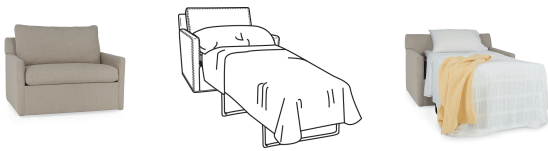

RELATED PRODUCTS