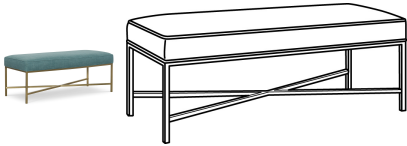

9487 VIXEN

SPECIFICATION

OUTSIDE: 49W x 21D x 19.5H

DESCRIPTION: Metal Base Rectangular Bench

COM: Plain:: 2

Repeat of 2"-14": 2.5

Repeat of 15"-27": 2.75

WEIGHT: 40 lbs.

FABRICS/LEATHERS SHOWN:

FINISHES

FINISHES SHOWN:

Metal Finish
Gold

RELATED PRODUCTS

SKU 9488
Vixen

SKU L9488
Vixen