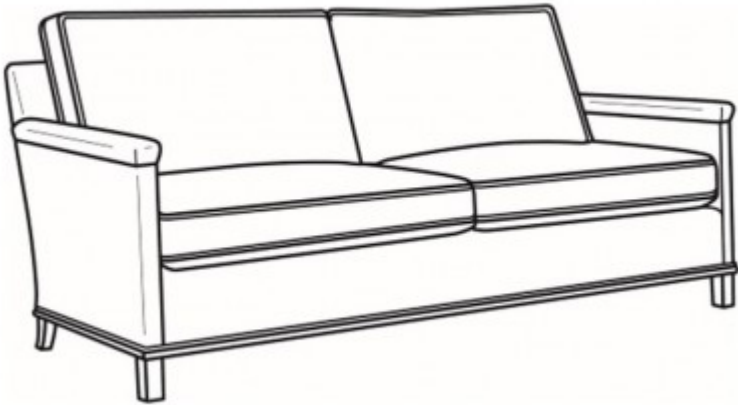

5530-20 GOTHAM

SPECIFICATION

OUTSIDE: 80.5W x 35D x 34H

INSIDE: 75W x 21D

SEAT: 19H

ARM: 25H

BACK RAIL HT: 31H

DESCRIPTION: Sofa

COM: Plain:: 16.00

Repeat of 2"-14": 20.00

Repeat of 15"-27": 21.75

WEIGHT: 115 lbs.

COMMENTS: Box Border Back

FABRICS/LEATHERS SHOWN:

FINISHES SHOWN:

RELATED PRODUCTS