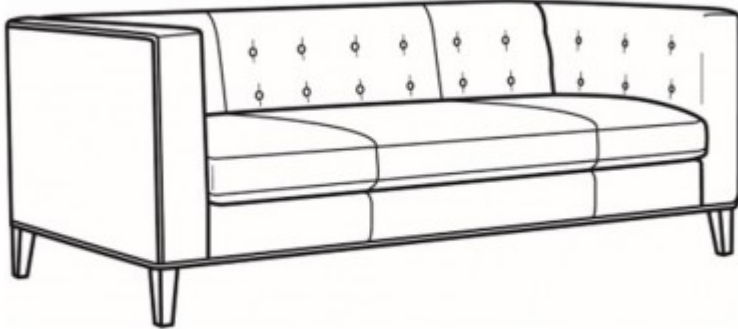

L1550-00B FLETCHER

SPECIFICATION

OUTSIDE: 82W x 35.5D x 30H

INSIDE: 69W x 24D

SEAT: 19.5H

ARM: 30H

DESCRIPTION: Leather Sofa

COM: Plain:: 158 sq ft

WEIGHT: 170 lbs.

COMMENTS: Weltless. Tight back with button detail.

FABRICS/LEATHERS SHOWN:

FINISHES SHOWN:

RELATED PRODUCTS

SKU 1550-00B
Fletcher

SKU 1550-01B
Fletcher

SKU L1550-01B
Fletcher