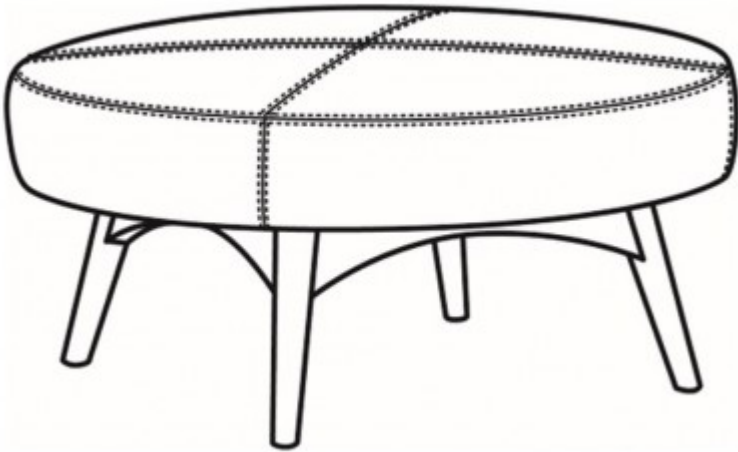

L131-07 GREER

SPECIFICATION

OUTSIDE: 41W x 41D x 19.5H

DESCRIPTION: Leather Round Ottoman

COM: Plain:: 3.00

Repeat of 2"-14": 3.75

Repeat of 15"-27": 4.25

WEIGHT: 25 lbs.

COMMENTS: Saddle-stitched. Due to the size and seaming of top, leather style will have saddle-stitching in a cross pattern on top and border.

FABRICS/LEATHERS SHOWN:

FINISHES SHOWN:

RELATED PRODUCTS

SKU 131-07
Greer