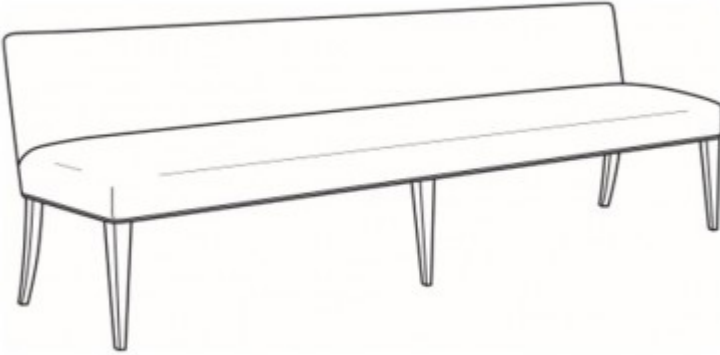

**5505-30 DINAH**

**SPECIFICATION**

OUTSIDE: 88.5W x 25D x 30.5H

INSIDE: 18.5D

SEAT: 19.5H

DESCRIPTION: Armless Banquette

COM: Plain:: 7.00

Repeat of 2"-14": 8.75

Repeat of 15"-27": 9.50

WEIGHT: 90 lbs.

FABRICS/LEATHERS SHOWN:

FINISHES SHOWN:

**RELATED PRODUCTS**

SKU 5505-05  
Dinah

SKU 5505-54  
Dinah

SKU 5505-10R / 5505-16  
Dinah