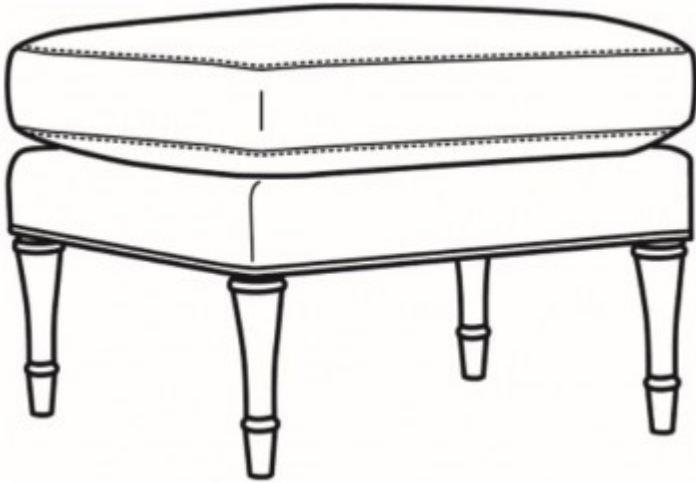

L7195-07 BRINKLEY

SPECIFICATION

OUTSIDE: 28W x 21D x 21.5H

DESCRIPTION: Leather Ottoman

COM: Plain:: 32 sq ft

WEIGHT: 30 lbs.

COMMENTS: French Seamed

FABRICS/LEATHERS SHOWN:

FINISHES SHOWN:

RELATED PRODUCTS