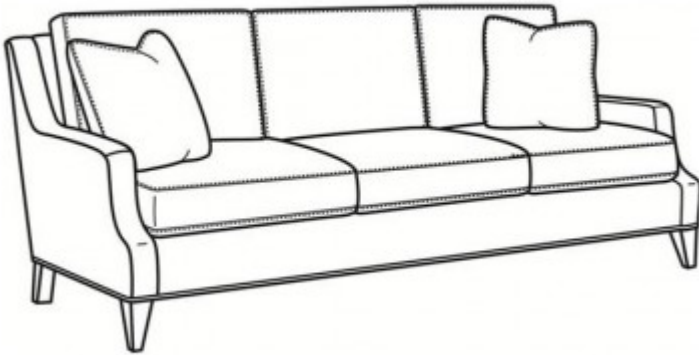

L3770-02 AUSTIN

SPECIFICATION

OUTSIDE: 78W x 39D x 35H

INSIDE: 70W x 22.5D

SEAT: 20.5H

ARM: 23H

BACK RAIL HT: 34H

DESCRIPTION: Leather Apartment Sofa

COM: Plain:: 202 sq ft

WEIGHT: 165 lbs.

COMMENTS: Box Border Back. Standard with French Seam as shown.

FABRICS/LEATHERS SHOWN:

FINISHES SHOWN:

RELATED PRODUCTS

SKU 3770-00
Austin

SKU 3770-05
Austin