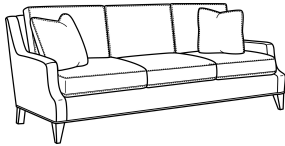

RELATED PRODUCTS