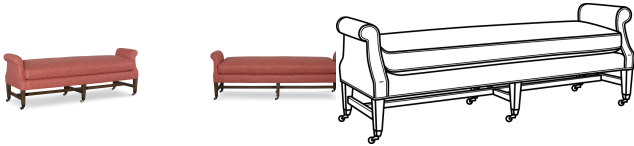

### SPECIFICATION

OUTSIDE: 73W x 22.5D x 25.5H

INSIDE: 62.5W x 22.5D

SEAT: 21.5H

ARM: 25.5H

DESCRIPTION: Bench

COM: Plain:: 7.00

Repeat of 2"-14": 8.75

### FABRICS/LEATHERS

FABRICS/LEATHERS SHOWN:

Pretty  
Please  
Coral

### FINISHES

FINISHES SHOWN:

Teddy Bear